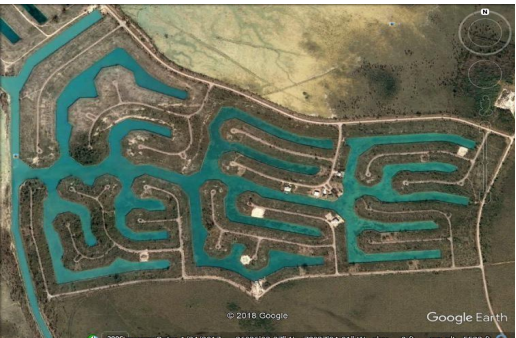

74 DOVER SOUND, Dover Sound, Grand Bahama/Freeport

Large Single Family canal lot is located in the subdivision of Dover Sound on the Grand Lucayan...

Large Single Family canal lot is located in the subdivision of Dover Sound on the Grand Lucayan Waterway of Grand Bahama. This lot consists of 13,572 sq. ft. with all infrastructure in place. The location is such that it offers easy access from other islands as well as the mainland of Florida. The lot is priced to sell and offers a great opportunity to purchase in an affordable waterfront property. A boaterâ€™s paradise....read more on our website.

- Bedrooms: 0
 - Bathrooms: 0
 - Lot Size: 13572
 - Subdivision: Dover Sound
 - Features: Canal Front, None
- 74 DOVER SOUND, Dover Sound, Grand Bahama/Freeport
Phone:

\$42,900 ID# M60696 [View Online](#)
www.sarlesrealty.com