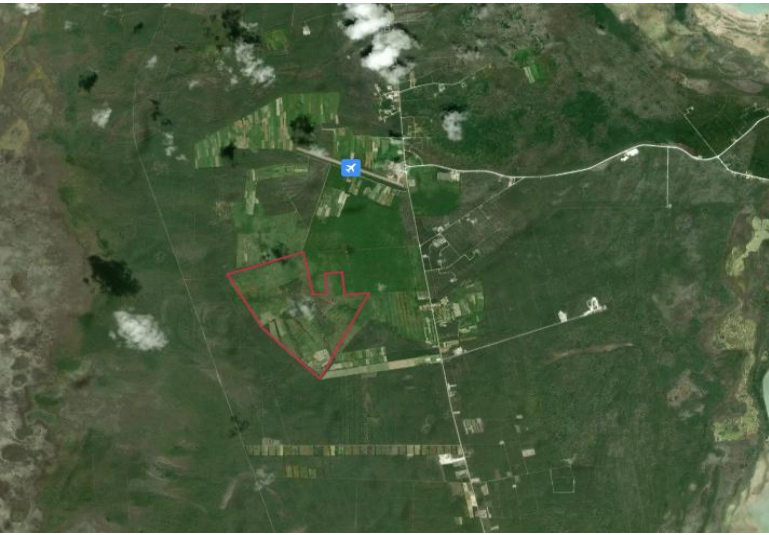

# SAN ANDROS ACREAGE, Other Andros, Andros

**Now available 220 acres of land in North Andros in close proximity to the San Andros Airport. Ideal...**

Now available 220 acres of land in North Andros in close proximity to the San Andros Airport. Ideal for a myriad of commercial and residential developments....read more on our website.

Bedrooms: 0

Bathrooms: 0

Lot Size: 9583200

Subdivision: Other Andros

Features: None

SAN ANDROS ACREAGE, Other

Andros, Andros

Phone: