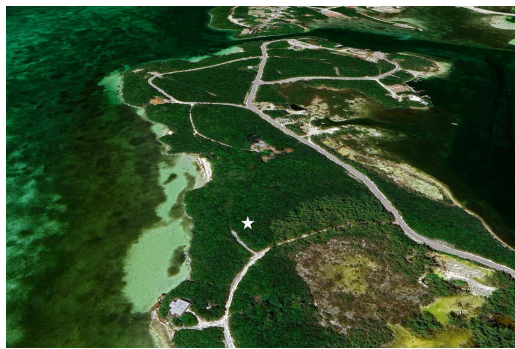

# GREAT HARBOUR CAY LOT 25, Great Harbour Cay, Berry Isl

## Embrace the chance to own a prime piece of tropical bliss with this expansive single-family lot in...

Embrace the chance to own a prime piece of tropical bliss with this expansive single-family lot in Great Harbour Cay. Located near the pristine Bardot Beach, this beautiful lot promises a stunning ocean and marina view from the second story of your future dream home. Great Harbour Cay, the northernmost gem of the Berry Islands, spans 1,300 acres of unspoiled beauty. Located 50 miles northwest of Nassau and 160 miles east of Miami, this serene island boasts rolling hills, lush vegetation, and seven miles of picturesque sandy beaches. Great Harbour Cay serves as an International Port of Entry for The Bahamas, enhancing its accessibility and appeal. The island features an 80-slip marina, grocery stores, and several dining options to cater to your everyday needs. Although the local golf course...read more on our website.

Bedrooms: 0

Bathrooms: 0

Lot Size: 15000

Subdivision: Great Harbour Cay

Features: Family Oriented, None, Quiet Area, Treed Lot, View - Ocean

GREAT HARBOUR CAY LOT 25,  
Great Harbour Cay, Berry Islands  
Phone: