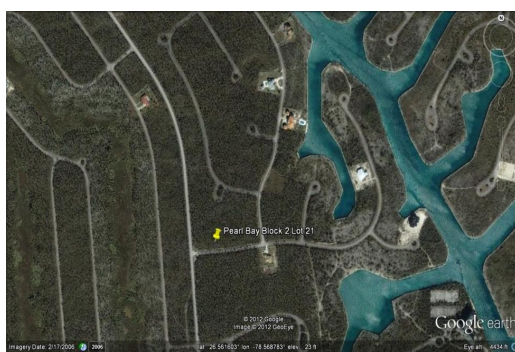

PEARL BAY MULTI FAMILY LO, Pearl Bay, Grand Bahama/Freepo

A very large multi family lot just across the bridge. Ideal for a young individual or couple to...

A very large multi family lot just across the bridge. Ideal for a young individual or couple to build their income properties....read more on our website.

Bedrooms: 0
 Bathrooms: 0
 Lot Size: 34650
 Subdivision: Pearl Bay
 Features: None

PEARL BAY MULTI FAMILY LO,
 Pearl Bay, Grand
 Bahama/Freeport
 Phone:

\$93,000 ID# M58169 [View Online](#)
www.sarlesrealty.com