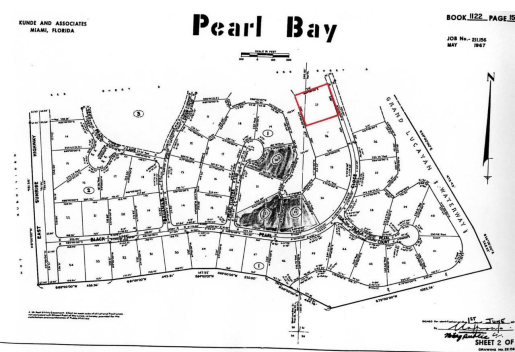

PEARL BAY MULTI FAMILY LO, Pearl Bay, Grand Bahama/Freepo

A very large multi family lot just across the bridge. Ideal for a young individual or couple to...

A very large multi family lot just across the bridge. Ideal for a young individual or couple to build their income properties....read more on our website.

Bedrooms: 0
 Bathrooms: 0
 Lot Size: 34650
 Subdivision: Pearl Bay
 Features: None

PEARL BAY MULTI FAMILY LO,
 Pearl Bay, Grand
 Bahama/Freeport
 Phone:

\$93,000 ID# M58169 [View Online](#)
www.sarlesrealty.com