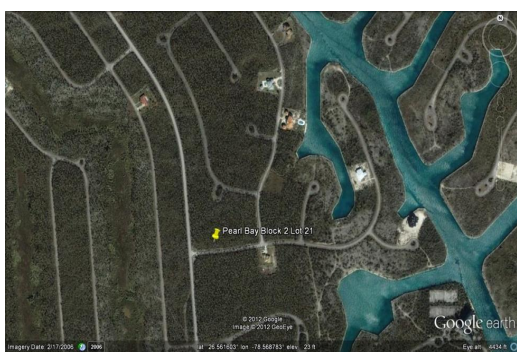

PEARL BAY MULTI FAMILY LO, Pearl Bay, Grand Bahama/Freepo

A very large multi family lot just across the bridge. Ideal for a young individual or couple to...

A very large multi family lot just across the bridge. Ideal for a young individual or couple to build their income properties....read more on our website.

Bedrooms: 0
 Bathrooms: 0
 Lot Size: 34650
 Subdivision: Pearl Bay
 Features: None

PEARL BAY MULTI FAMILY LO,
 Pearl Bay, Grand Bahama/Freepo
 Phone:

\$93,000 ID# M58169 [View Online](#)
www.sarlesrealty.com