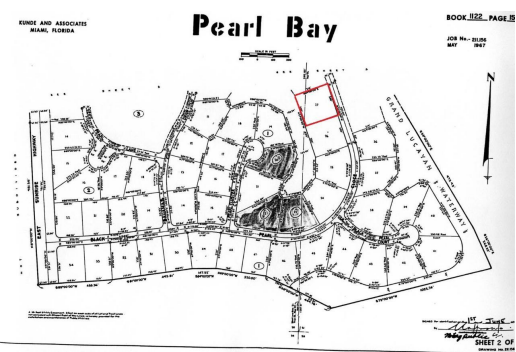

PEARL BAY MULTI FAMILY LO, Pearl Bay, Grand Bahama/Freepo

A very large multi family lot just across the bridge. Ideal for a young individual or couple to...

A very large multi family lot just across the bridge. Ideal for a young individual or couple to build their income properties....read more on our website.

Bedrooms: 0
 Bathrooms: 0
 Lot Size: 34650
 Subdivision: Pearl Bay
 Features: None

PEARL BAY MULTI FAMILY LO,
 Pearl Bay, Grand Bahama/Freepo
 Phone:

\$93,000 ID# M58169 [View Online](#)
www.sarlesrealty.com