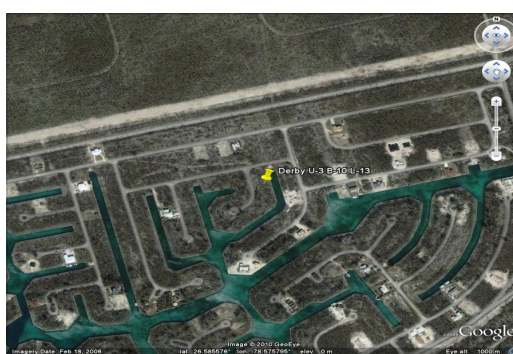

Derby Bay

Canal Lot in Derby Bay measuring 125 X 95

Canal Lot in Derby Bay measuring 125 X 95...read more on our website.

Lot Size: 11567
Maint. Fees: -
Subdivision: Derby
Features: Canal Front

Nikolai Sarles