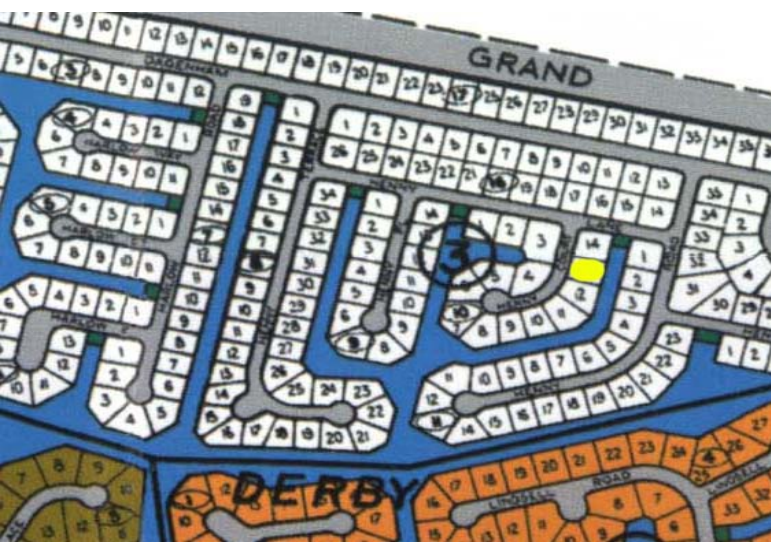

Derby Bay

Canal Lot in Derby Bay measuring 125 X 95

Canal Lot in Derby Bay measuring 125 X 95...read more on our website.

Lot Size: 11567
Maint. Fees: -
Subdivision: Derby
Features: Canal Front

Nikolai Sarles