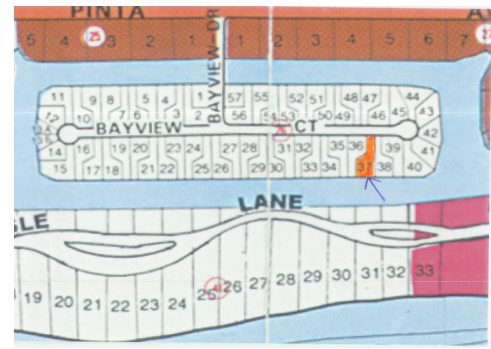

Bahamia Canal Lot

This Bayview Court Canal Lot has just over 100ft of land on the water. This lot over looks the...

This Bayview Court Canal Lot has just over 100ft of land on the water. This lot over looks the prestigious Princess Isles Development....read more on our website.

Lot Size: 15,681 sq ft
 Maint. Fees: -
 Subdivision: Bahamia
 Features: Canal Front

Tiffany Smith

Phone: (242) 727-8066

kekris4@gmail.com

\$200,000 ID# 2396 View Online
www.sarlesrealty.com