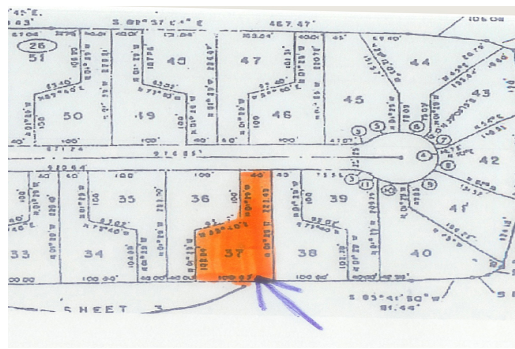

Bahamia Canal Lot

This Bayview Court Canal Lot has just over 100ft of land on the water. This lot over looks the...

This Bayview Court Canal Lot has just over 100ft of land on the water. This lot over looks the prestigious Princess Isles Development....read more on our website.

Lot Size: 15,681 sq ft
 Maint. Fees: -
 Subdivision: Bahamia
 Features: Canal Front

Tiffany Smith

Phone: (242) 727-8066

kekris4@gmail.com

\$200,000 ID# 2396 View Online
www.sarlesrealty.com