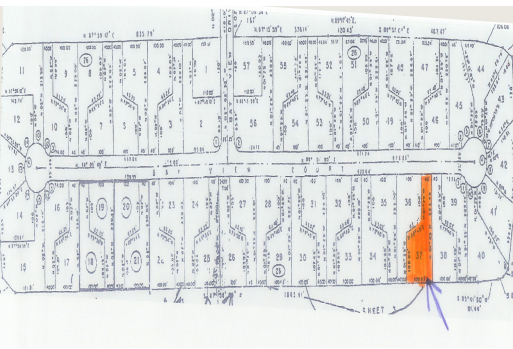

Bahamia Canal Lot

This Bayview Court Canal Lot has just over 100ft of land on the water. This lot over looks the...

This Bayview Court Canal Lot has just over 100ft of land on the water. This lot over looks the prestigious Princess Isles Development....read more on our website.

Lot Size: 15,681 sq ft
 Maint. Fees: -
 Subdivision: Bahamia
 Features: Canal Front

Tiffany Smith

Phone: (242) 727-8066

kekris4@gmail.com

\$200,000 ID# 2396 View Online
www.sarlesrealty.com