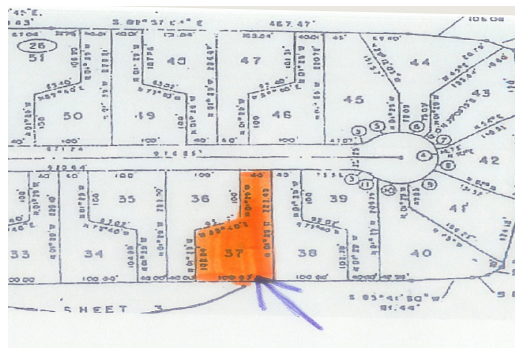

Bahamia Canal Lot

This Bayview Court Canal Lot has just over 100ft of land on the water. This lot over looks the...

This Bayview Court Canal Lot has just over 100ft of land on the water. This lot over looks the prestigious Princess Isles Development....read more on our website.

Lot Size: 15,681 sq ft
 Maint. Fees: -
 Subdivision: Bahamia
 Features: Canal Front

Tiffany Smith

Phone:

kekris4@gmail.com

\$200,000 ID# 2396 View Online
www.sarlesrealty.com