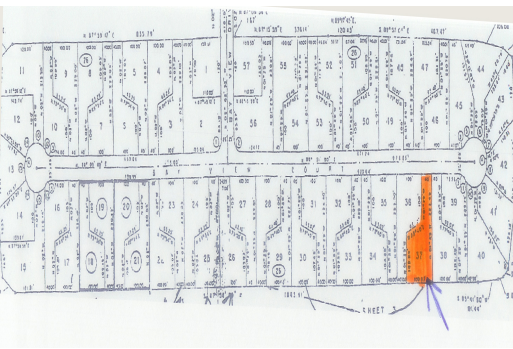

Bahamia Canal Lot

This Bayview Court Canal Lot has just over 100ft of land on the water. This lot over looks the...

This Bayview Court Canal Lot has just over 100ft of land on the water. This lot over looks the prestigious Princess Isles Development....read more on our website.

Lot Size: 15,681 sq ft
 Maint. Fees: -
 Subdivision: Bahamia
 Features: Canal Front

Tiffany Smith

Phone:

kekris4@gmail.com

\$200,000 ID# 2396 View Online
www.sarlesrealty.com