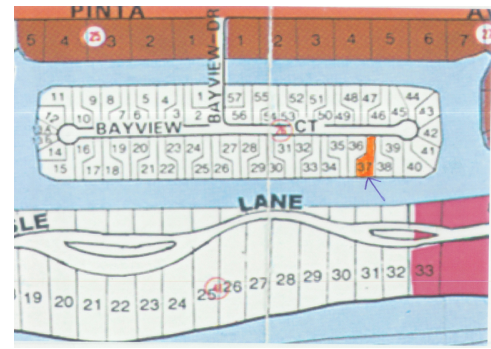

Bahamia Canal Lot

This Bayview Court Canal Lot has just over 100ft of land on the water. This lot over looks the...

This Bayview Court Canal Lot has just over 100ft of land on the water. This lot over looks the prestigious Princess Isles Development....read more on our website.

Lot Size: 15,681 sq ft
 Maint. Fees: -
 Subdivision: Bahamia
 Features: Canal Front

Tiffany Smith

Phone:

kekris4@gmail.com

\$200,000 ID# 2396 View Online
www.sarlesrealty.com