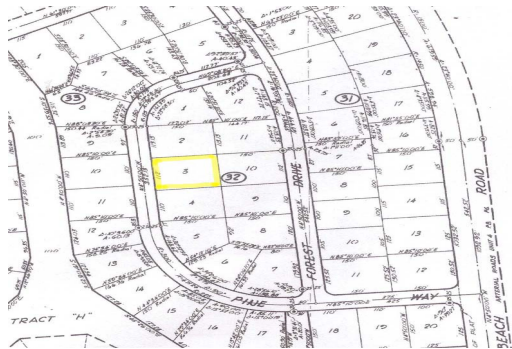

Sherwood Forest Vacant Land

Lot measures 112' x 150'

...read more on our website.

Lot Size: 16,800 sq. ft.
Maint. Fees: n/a
Subdivision: Sherwood Forest

James Sarles

Phone: (242) 727-8888
jamesarlesrealty@gmail.com