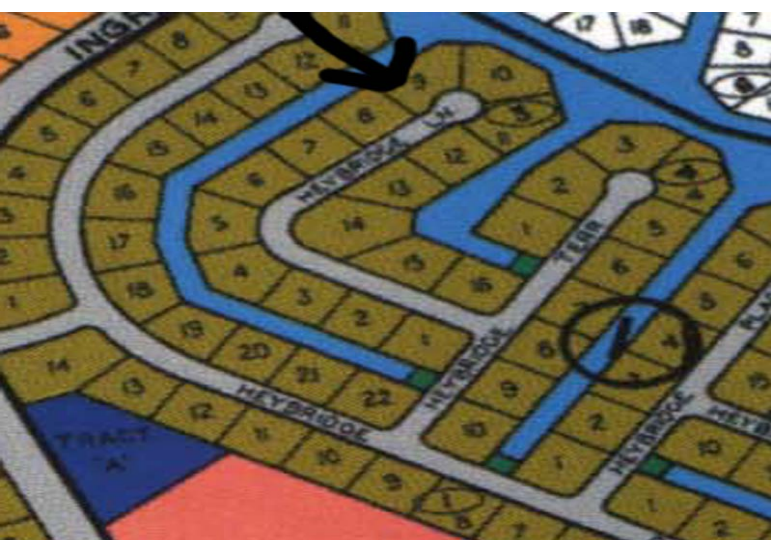

Reduced- Derby Multi Family

Canal front lot in Derby Bay

...read more on our website.

Lot Size: 0.505 Acre
Maint. Fees: n/a
Subdivision: Derby
Features: Canal Front

Reduced- Derby Multi Family
Phone:

\$70,000 ID# 2195 [View Online](#)
www.sarlesrealty.com