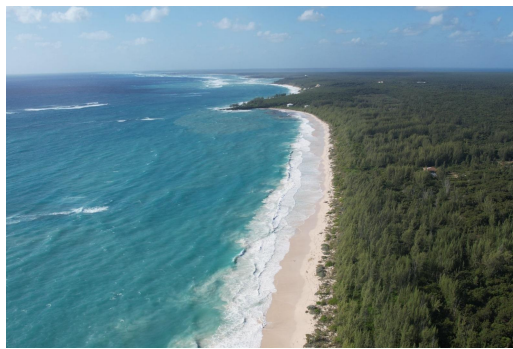

BAHAMA PALM SHORES SUBSIV, Bahama Palm Shores, Abaco

vacant lot less than 300 feet from beach

vacant lot less than 300 feet from beach...read more on our website.

Bedrooms: 0

Bathrooms: 0

Lot Size: 10000

Subdivision: Bahama Palm Shores

Features: Beach Front,
None, View - Ocean

04 BAHAMA PALM SHORES
SUBSIV, Bahama Palm Shores,
Abaco
Phone:

\$59,900 ID# M57359 [View Online](#)
www.sarlesrealty.com