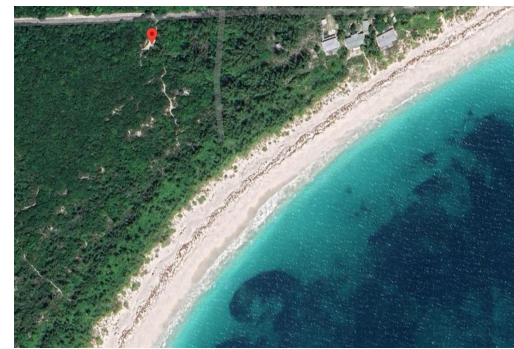

BAHAMA PALM SHORES SUBSIV, Bahama Palm Shores, Abaco

vacant lot less than 300 feet from beach

vacant lot less than 300 feet from beach...read more on our website.

Bedrooms: 0

Bathrooms: 0

Lot Size: 10000

Subdivision: Bahama Palm Shores

Features: Beach Front,
None, View - Ocean

04 BAHAMA PALM SHORES
SUBSIV, Bahama Palm Shores,
Abaco
Phone:

\$59,900 ID# M57359 [View Online](#)
www.sarlesrealty.com