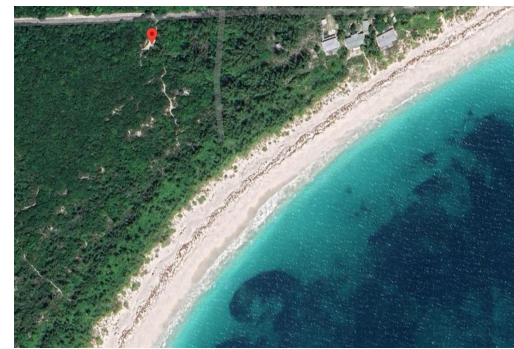

# BAHAMA PALM SHORES SUBSIV, Bahama Palm Shores, Abaco

**vacant lot less than 300 feet from beach**

vacant lot less than 300 feet from beach...read more on our website.

Bedrooms: 0

Bathrooms: 0

Lot Size: 10000

Subdivision: Bahama Palm Shores

Features: Beach Front,  
None, View - Ocean

04 BAHAMA PALM SHORES  
SUBSIV, Bahama Palm Shores,  
Abaco  
Phone:

**\$59,900 ID# M57359** [View Online](#)  
[www.sarlesrealty.com](http://www.sarlesrealty.com)