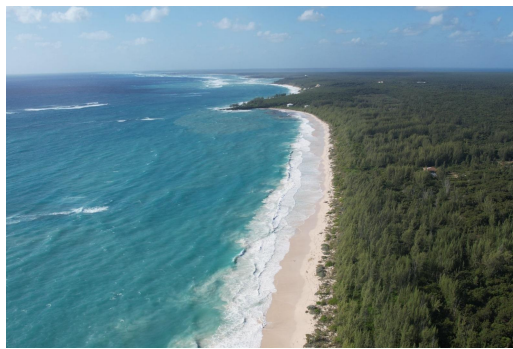

# BAHAMA PALM SHORES SUBSIV, Bahama Palm Shores, Abaco

**vacant lot less than 300 feet from beach**

vacant lot less than 300 feet from beach...read more on our website.

Bedrooms: 0

Bathrooms: 0

Lot Size: 10000

Subdivision: Bahama Palm Shores

Features: Beach Front,  
None, View - Ocean

04 BAHAMA PALM SHORES  
SUBSIV, Bahama Palm Shores,  
Abaco  
Phone:

**\$59,900 ID# M57359** [View Online](#)  
[www.sarlesrealty.com](http://www.sarlesrealty.com)