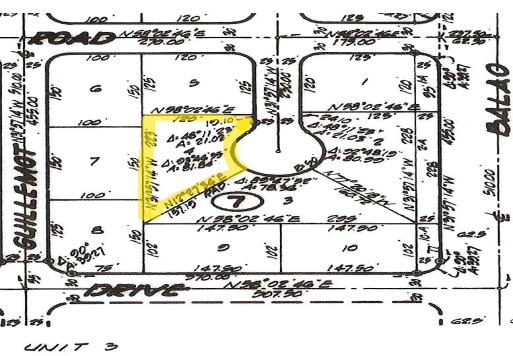

Yeoman Wood Vacant land

This lot borders Trumpeter and East Indiaman on a short cul de sac with NO paved road and NO...

This lot borders Trumpeter and East Indiaman on a short cul de sac with NO paved road and NO utilities....read more on our website.

Lot Size: 17,947 sq ft
 Maint. Fees: n/a
 Subdivision: Yeoman Wood

James Sarles

Phone: (242) 727-8888
 jamesarlesrealty@gmail.com

\$30,000 ID# 2145 View Online
www.sarlesrealty.com