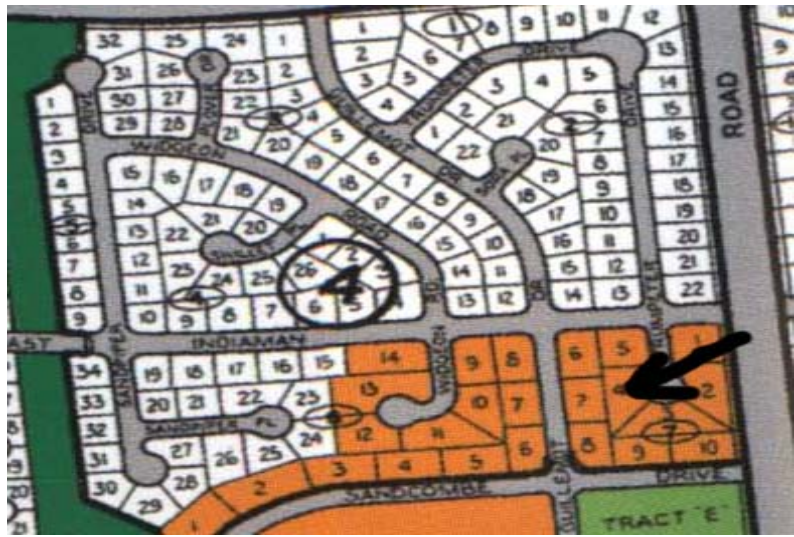

# Yeoman Wood Vacant land

**This lot borders Trumpeter and East Indiaman on a short cul de sac with NO paved road and NO...**

This lot borders Trumpeter and East Indiaman on a short cul de sac with NO paved road and NO utilities....read more on our website.

Lot Size: 17,947 sq ft  
 Maint. Fees: n/a  
 Subdivision: Yeoman Wood

James Sarles

Phone: (242) 727-8888  
 jamesarlesrealty@gmail.com

**\$30,000 ID# 2145 View Online**  
[www.sarlesrealty.com](http://www.sarlesrealty.com)