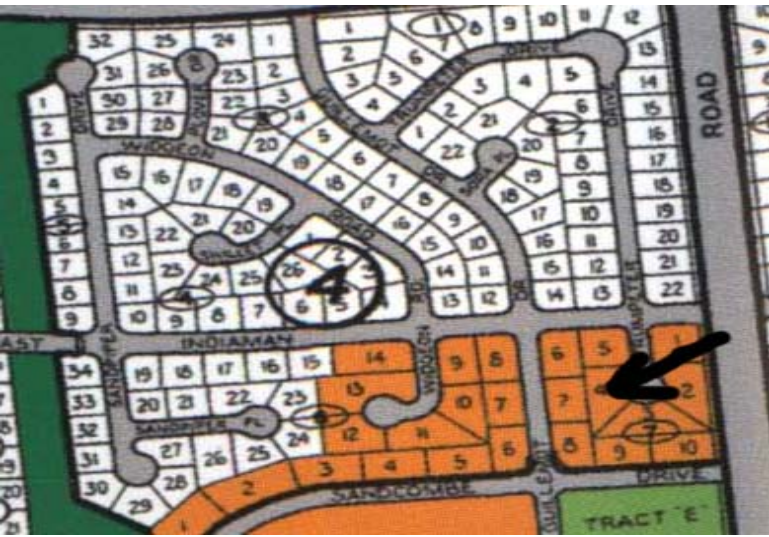

Yeoman Wood Vacant land

This lot borders Trumpeter and East Indiaman on a short cul de sac with NO paved road and NO...

This lot borders Trumpeter and East Indiaman on a short cul de sac with NO paved road and NO utilities....read more on our website.

Lot Size: 17,947 sq ft
 Maint. Fees: n/a
 Subdivision: Yeoman Wood

James Sarles

Phone: (242) 727-8888
 jamesarlesrealty@gmail.com

\$30,000 ID# 2145 View Online
www.sarlesrealty.com