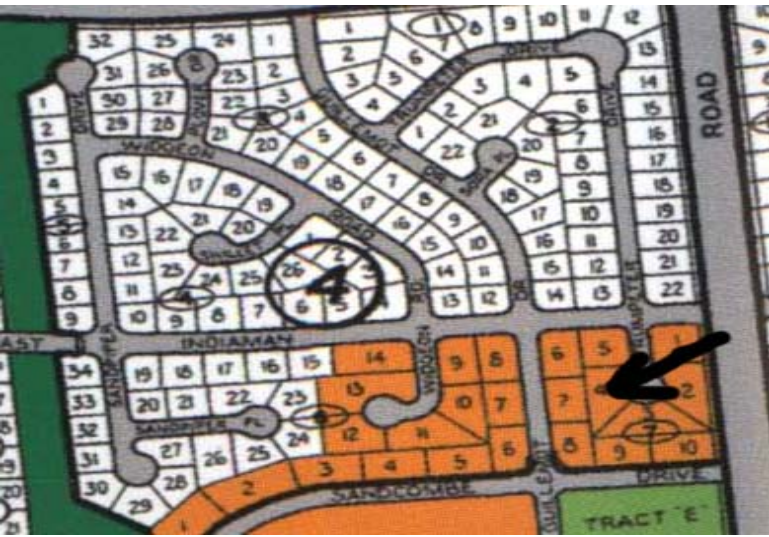

# Yeoman Wood Vacant land

**This lot borders Trumpeter and East Indiaman on a short cul de sac with NO paved road and NO...**

This lot borders Trumpeter and East Indiaman on a short cul de sac with NO paved road and NO utilities....read more on our website.

Lot Size: 17,947 sq ft  
 Maint. Fees: n/a  
 Subdivision: Yeoman Wood

James Sarles

Phone: (242) 727-8888  
 jamesarlesrealty@gmail.com

**\$30,000 ID# 2145 View Online**  
[www.sarlesrealty.com](http://www.sarlesrealty.com)