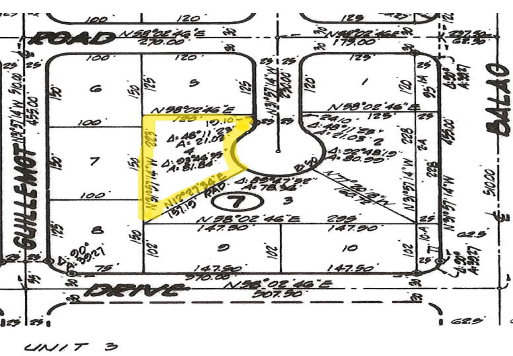

# Yeoman Wood Vacant land

**This lot borders Trumpeter and East Indiaman on a short cul de sac with NO paved road and NO...**

This lot borders Trumpeter and East Indiaman on a short cul de sac with NO paved road and NO utilities....read more on our website.

Lot Size: 17,947 sq ft  
 Maint. Fees: n/a  
 Subdivision: Yeoman Wood

James Sarles

Phone: (242) 727-8888  
 jamesarlesrealty@gmail.com

**\$30,000 ID# 2145 View Online**  
[www.sarlesrealty.com](http://www.sarlesrealty.com)