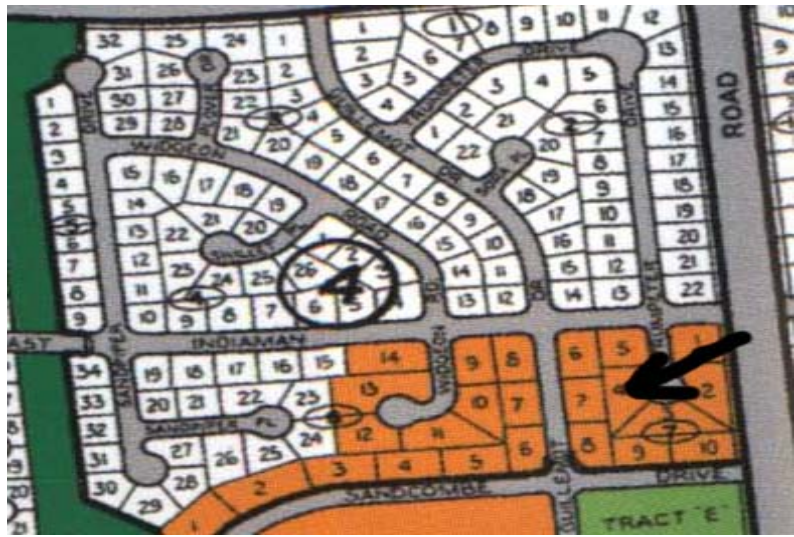

Yeoman Wood Vacant land

This lot borders Trumpeter and East Indiaman on a short cul de sac with NO paved road and NO...

This lot borders Trumpeter and East Indiaman on a short cul de sac with NO paved road and NO utilities....read more on our website.

Lot Size: 17,947 sq ft
 Maint. Fees: n/a
 Subdivision: Yeoman Wood

James Sarles

Phone: (242) 727-8888
 jamesarlesrealty@gmail.com

\$30,000 ID# 2145 View Online
www.sarlesrealty.com