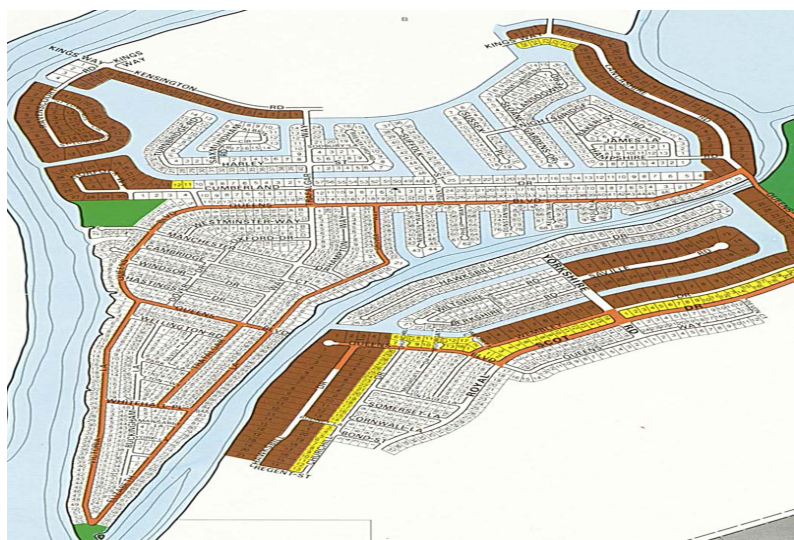

Queen's Cove Lot

Adjacent lots available 4-9

Adjacent lots available 4-9...read more on our website.

Lot Size: 10000
Maint. Fees: n/a
Subdivision: Queen's
Cove

James Sarles

Phone: (242) 727-8888
jamesarlesrealty@gmail.com