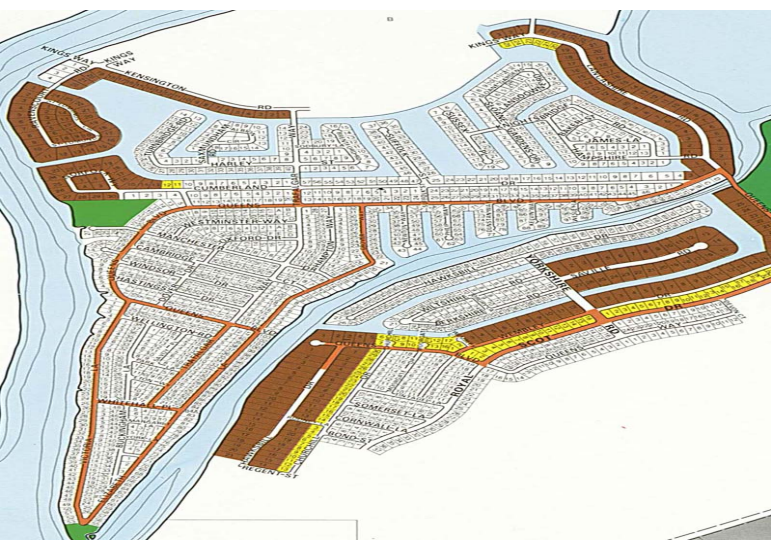

Queen's Cove Lot

Adjacent lots available 4-9

Adjacent lots available 4-9...read more on our website.

Lot Size: 10000
Maint. Fees: n/a
Subdivision: Queen's
Cove

James Sarles

Phone: (242) 727-8888
jamesarlesrealty@gmail.com