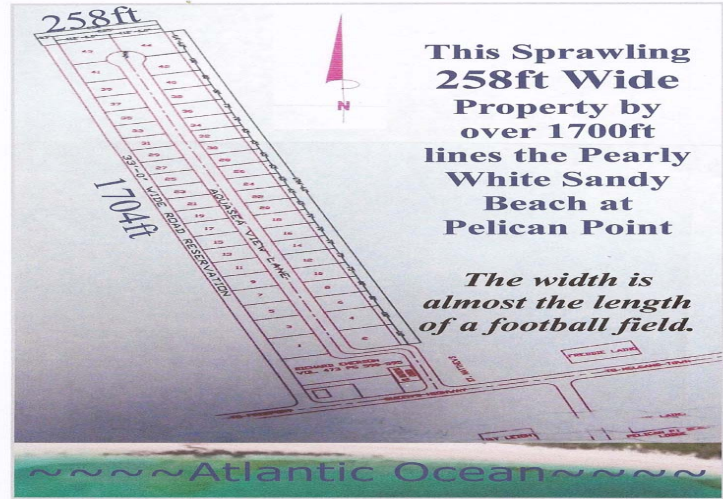

Pelican Point Inland Property

**This Sprawling
258ft Wide
Property by
over 1700ft
lines the Pearly
White Sandy
Beach at
Pelican Point**

*The width is
almost the length
of a football field.*

**This Sprawling
258ft Wide
Property by
over 1700ft
lines the Pearly
White Sandy
Beach at
Pelican Point**

*The width is
almost the length
of a football field.*

This huge area is across the road from the beach

...read more on our website.

Lot Size: 10 acres
Maint. Fees: n/a
Subdivision: Pelican Point

James Sarles