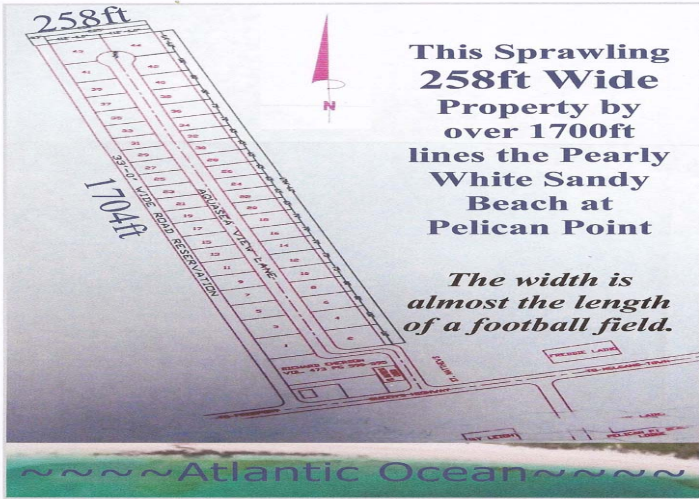

Pelican Point Inland Property

**This Sprawling
258ft Wide
Property by
over 1700ft
lines the Pearly
White Sandy
Beach at
Pelican Point**

*The width is
almost the length
of a football field.*

**This Sprawling
258ft Wide
Property by
over 1700ft
lines the Pearly
White Sandy
Beach at
Pelican Point**

*The width is
almost the length
of a football field.*

This huge area is across the road from the beach

...read more on our website.

Lot Size: 10 acres
Maint. Fees: n/a
Subdivision: Pelican Point

James Sarles