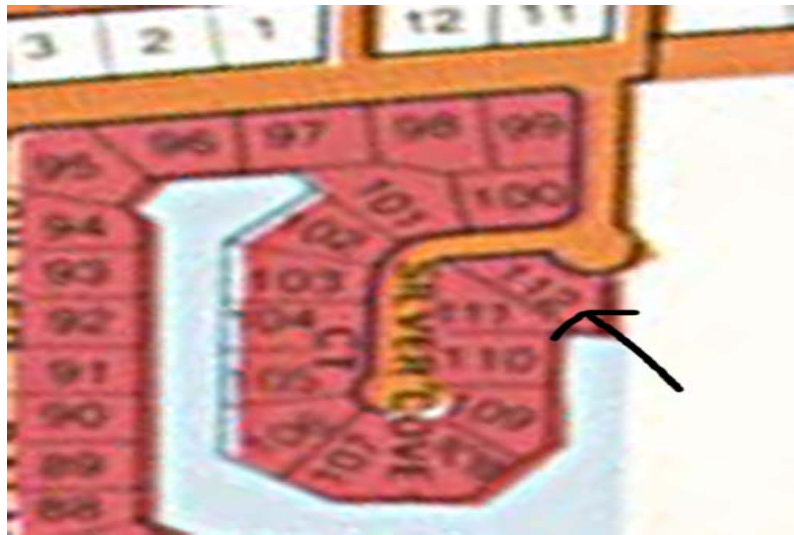

Silver Cove Vacant Land

50' on the water near Cove House

This lot measures 50' on the water; 170' on the road and 80' deep...read more on our website.

Lot Size: 19,699.37 sq ft
Maint. Fees: n/a
Subdivision: Silver Cove
Features: Canal Front