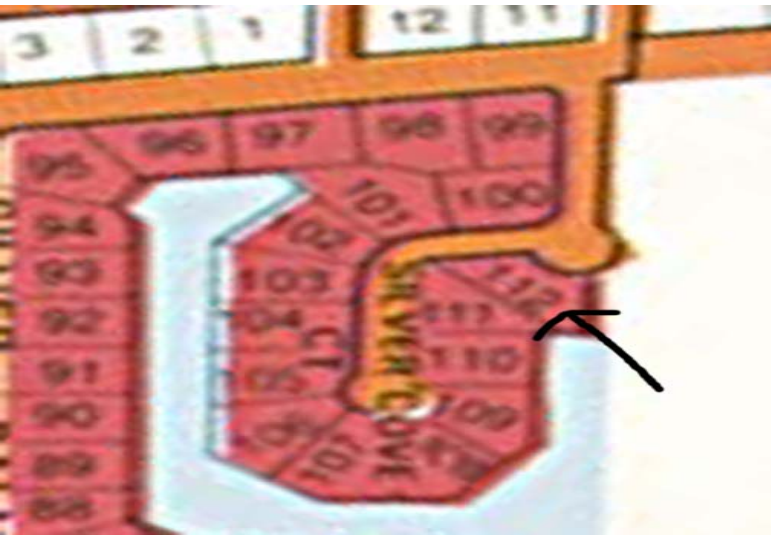

Silver Cove Vacant Land

50' on the water near Cove House

This lot measures 50' on the water; 170' on the road and 80' deep...read more on our website.

Lot Size: 19,699.37 sq ft
Maint. Fees: n/a
Subdivision: Silver Cove
Features: Canal Front