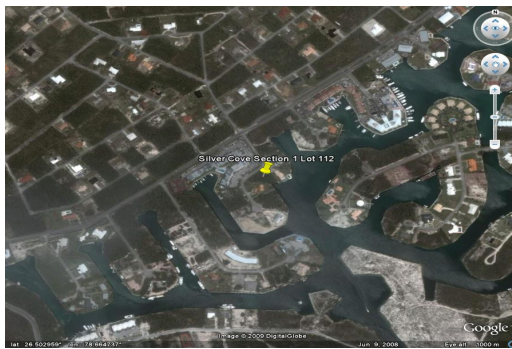

Silver Cove Vacant Land

50' on the water near Cove House

This lot measures 50' on the water; 170' on the road and 80' deep...read more on our website.

Lot Size: 19,699.37 sq ft
Maint. Fees: n/a
Subdivision: Silver Cove
Features: Canal Front