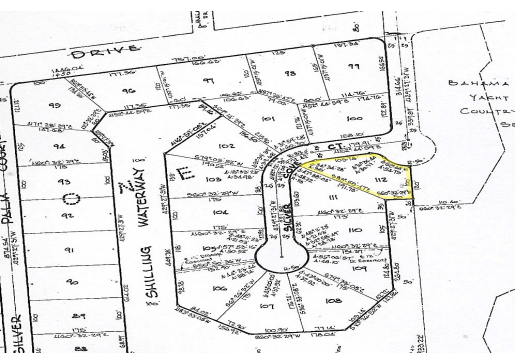

Silver Cove Vacant Land

50' on the water near Cove House

This lot measures 50' on the water; 170' on the road and 80' deep...read more on our website.

Lot Size: 19,699.37 sq ft
Maint. Fees: n/a
Subdivision: Silver Cove
Features: Canal Front