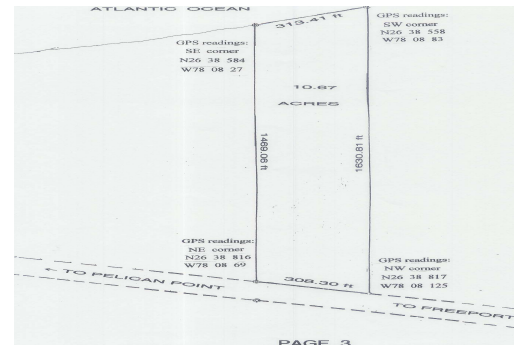

Mount Pleasant Acreage

Situate at Mount Pleasant in the vicinity of East End on the Southern Shore of Grand Bahama

...read more on our website.

Lot Size: 10.67
 Maint. Fees: -
 Subdivision: East Grand Bahama
 Features: Ocean front