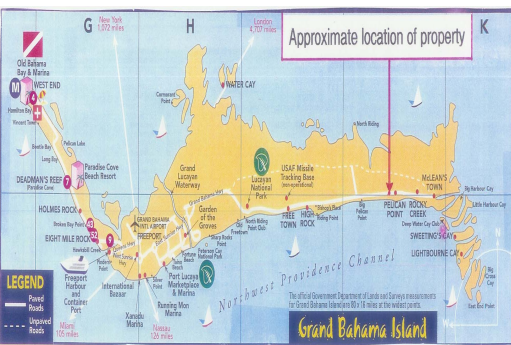

Mount Pleasant Acreage

Situate at Mount Pleasant in the vicinity of East End on the Southern Shore of Grand Bahama

...read more on our website.

Lot Size: 10.67
 Maint. Fees: -
 Subdivision: East Grand Bahama
 Features: Ocean front