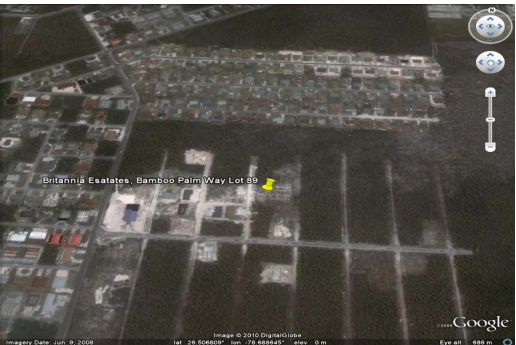

Britannia Estates Lot

Begin your investment dreams with this duplex property.

Located in the new Britannia Estate Subdivision this duplex lot offers great investment opportunity. Plan your future here. Begin your investment dreams with this duplex property....read more on our website.

Lot Size: 11,000 sq. ft.
 Maint. Fees: -
 Subdivision: Britannia Estate

Nikolai Sarles
 Phone: (242)351-9081
 nikolaisarles@gmail.com

\$50,000 ID# 2041 View Online
www.sarlesrealty.com