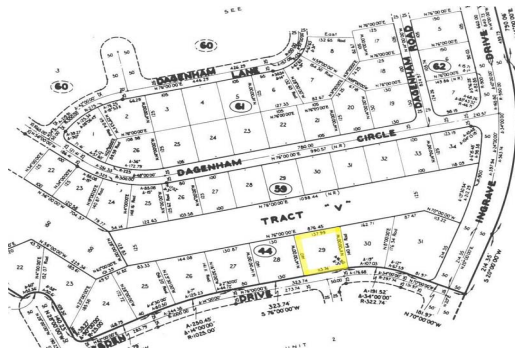

# Emerald Bay Multi-family Lot

**Just off the Lucayan Waterway sits an excellent canal lot boasting over 18,807 square footage and...**

Just off the Lucayan Waterway sits an excellent canal lot boasting over 18,807 square footage and 138' feet on the canal. This will bring about an ideal home or even a great income producing investment....read more on our website.

Lot Size: 18,807 sq ft  
 Subdivision: Emerald Bay  
 Features: Canal Front

James Sarles

Phone: (242) 727-8888  
 jamesarlesrealty@gmail.com

**\$125,000 ID# 1818 View Online**  
[www.sarlesrealty.com](http://www.sarlesrealty.com)