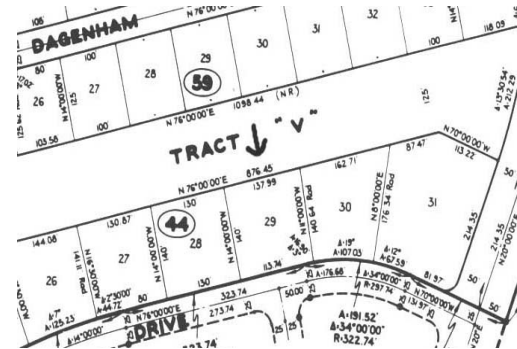

# Emerald Bay Multi-family Lot

**Just off the Lucayan Waterway sits an excellent canal lot boasting over 18,807 square footage and...**

Just off the Lucayan Waterway sits an excellent canal lot boasting over 18,807 square footage and 138' feet on the canal. This will bring about an ideal home or even a great income producing investment....read more on our website.

Lot Size: 18,807 sq ft  
 Subdivision: Emerald Bay  
 Features: Canal Front

James Sarles

Phone: (242) 727-8888  
 jamesarlesrealty@gmail.com

**\$125,000 ID# 1818 View Online**  
[www.sarlesrealty.com](http://www.sarlesrealty.com)