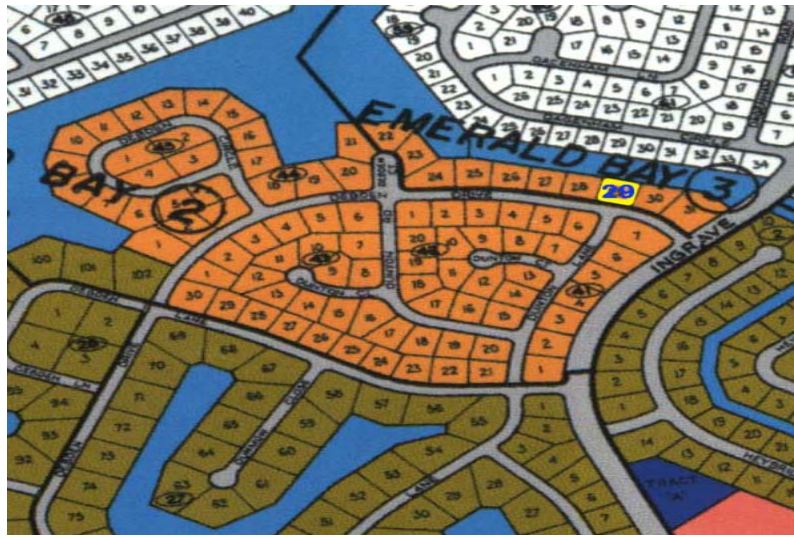

# Emerald Bay Multi-family Lot

**Just off the Lucayan Waterway sits an excellent canal lot boasting over 18,807 square footage and...**

Just off the Lucayan Waterway sits an excellent canal lot boasting over 18,807 square footage and 138' feet on the canal. This will bring about an ideal home or even a great income producing investment....read more on our website.

Lot Size: 18,807 sq ft  
 Subdivision: Emerald Bay  
 Features: Canal Front

James Sarles

Phone: (242) 727-8888  
 jamesarlesrealty@gmail.com

**\$125,000 ID# 1818 View Online**  
[www.sarlesrealty.com](http://www.sarlesrealty.com)