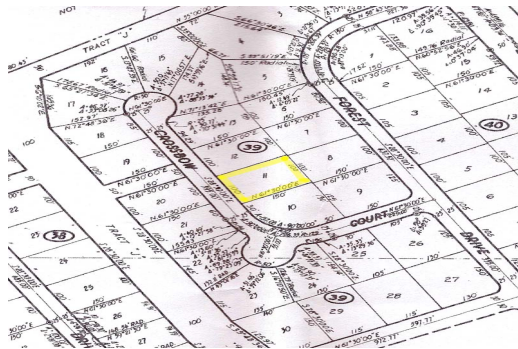

Sherwood Forest Vacant Land

Lot measures approximately 100x150

Lot measures to approximately 100X150. Unit 3, Block 39, Lot11...read more on our website.

Lot Size: 15,000 sq. ft.
Maint. Fees: -
Subdivision: Sherwood Forest