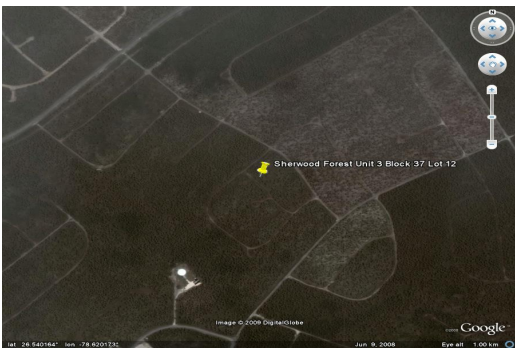

Sherwood Forest Lot

...read more on our website.

Lot Size: 16,834 sq ft
Maint. Fees: -
Subdivision: Sherwood Forest

James Sarles

Phone: (242) 727-8888
jamesarlesrealty@gmail.com

\$20,000 ID# 1717 [View Online](#)
www.sarlesrealty.com