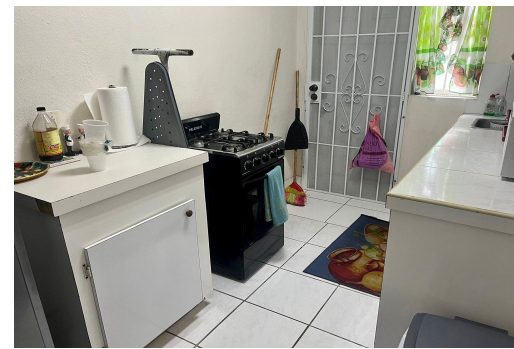

HUTCHINSON AVENUE, Pyfroms Addition, New Providence/Paradise Island

One bedroom unit for rent in a centrally located and easily accessible area of Jerome Avenue. This...

One bedroom unit for rent in a centrally located and easily accessible area of Jerome Avenue. This area is mixed between residential and commercial....read more on our website.

Bedrooms: 1
Bathrooms: 1
Lot Size: 650
Subdivision: Pyfroms Addition
Features: Fully Fenced

HUTCHINSON AVENUE,
Pyfroms Addition, New
Providence/Paradise Island
Phone:

\$850 ID# M60502 [View Online](#)
www.sarlesrealty.com