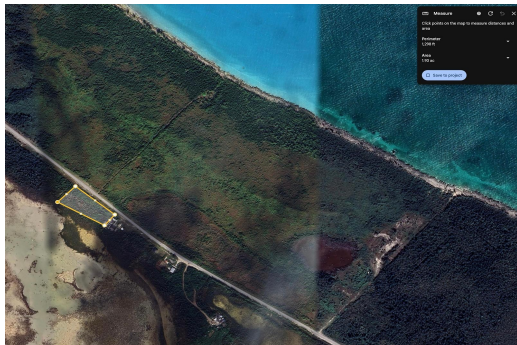

PORTION OF GRANT B 84, Other Abaco, Abaco

A parcel of land with street frontage on S. C. Bootle Highway approximately 4 Miles South of...

A parcel of land with street frontage on S. C. Bootle Highway approximately 4 Miles South of Treasure Cay Airport. This property measures at 1.93 Acres | 84,070 SQFT with utility access from S. C. Bootle Highway. This parcel of land has potential for Commerical Investment....read more on our website.

Bedrooms: 0
Bathrooms: 0
Lot Size: 84071
Subdivision: Other Abaco
Features: None

PORTION OF GRANT B 84,
Other Abaco, Abaco
Phone:

\$170.000 ID# M60292 [View Online](#)
www.sarlesrealty.com