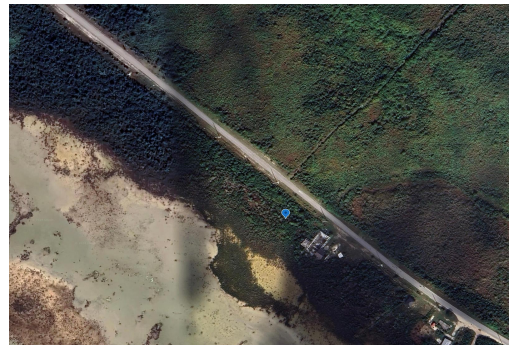

PORTION OF GRANT B 84, Other Abaco, Abaco

A parcel of land with street frontage on S. C. Bootle Highway approximately 4 Miles South of...

A parcel of land with street frontage on S. C. Bootle Highway approximately 4 Miles South of Treasure Cay Airport. This property measures at 1.93 Acres | 84,070 SQFT with utility access from S. C. Bootle Highway. This parcel of land has potential for Commerical Investment....read more on our website.

Bedrooms: 0
Bathrooms: 0
Lot Size: 84071
Subdivision: Other Abaco
Features: None

PORTION OF GRANT B 84,
Other Abaco, Abaco
Phone:

\$170.000 ID# M60292 [View Online](#)
www.sarlesrealty.com