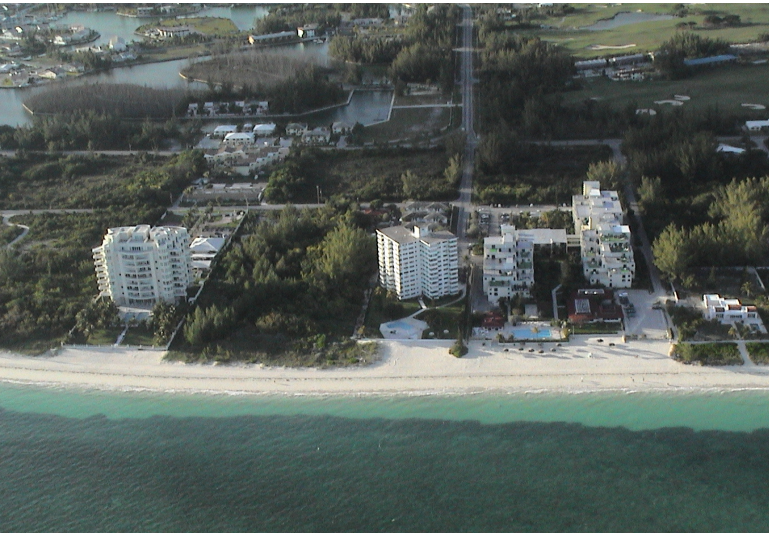

Lucayan Beach Lots

Take a look at these properties.

Lots 98, 111, 113, 115 and Lucayan Beach Subdivision. Each lot approximately 18,000 sq ft each. These lots are great for you to form your own estate. Walking distance to the beach and minutes away from Port Lucaya marketplace. Make an offer....read more on our website.