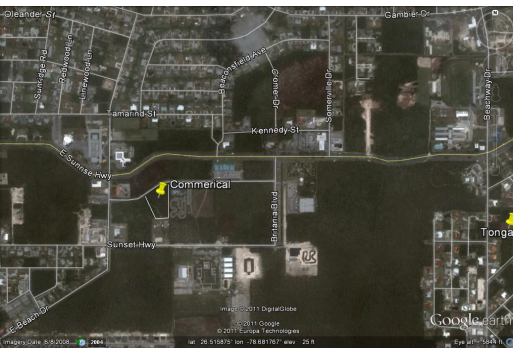

Sunset Highway Commercial

Large block of land available for quick sale. Size is slightly less than 2 acres.

...read more on our website.

Lot Size: 1.97 acre
Maint. Fees: -
Subdivision: Freeport

James Sarles