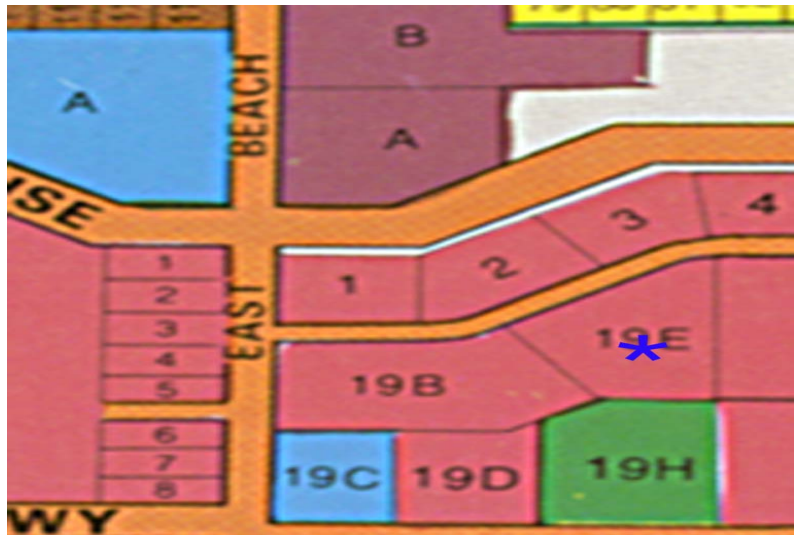

Sunset Highway Commercial

Large block of land available for quick sale. Size is slightly less than 2 acres.

...read more on our website.

Lot Size: 1.97 acre
Maint. Fees: -
Subdivision: Freeport

James Sarles