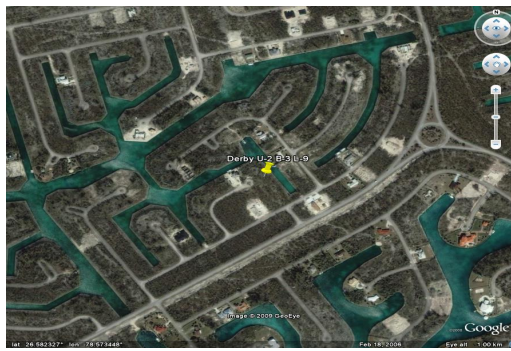

Double Canal Lots

Side by side lots available
See listing 1428

...read more on our website.

Lot Size: 19,534 sq ft
Subdivision: Derby
Features: Canal Front

James Sarles

Phone: (242) 727-8888
jamesarlesrealty@gmail.com