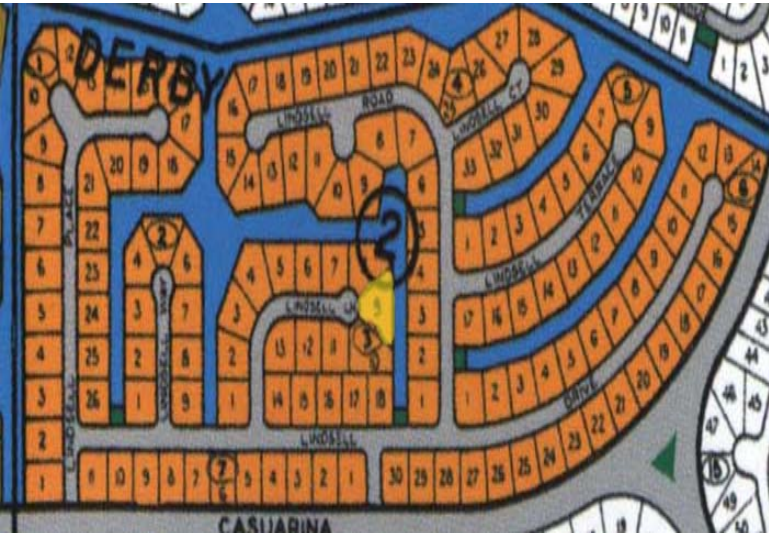

Double Canal Lots

Side by side lots available
See listing 1428

...read more on our website.

Lot Size: 19,534 sq ft
Subdivision: Derby
Features: Canal Front

James Sarles

Phone: (242) 727-8888
jamesarlesrealty@gmail.com