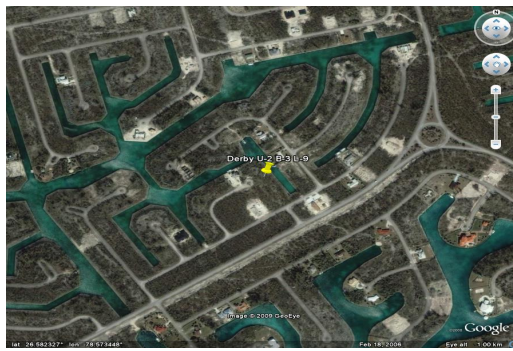

Double Canal Lots

Side by side lots available
See listing 1428

...read more on our website.

Lot Size: 19,534 sq ft
Subdivision: Derby
Features: Canal Front

James Sarles

Phone: (242) 727-8888
jamesarlesrealty@gmail.com