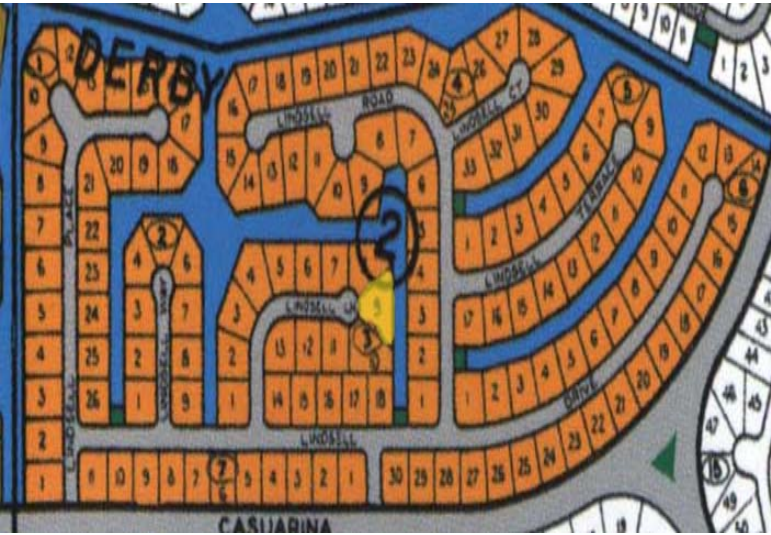

Double Canal Lots

Side by side lots available
See listing 1428

...read more on our website.

Lot Size: 19,534 sq ft
Subdivision: Derby
Features: Canal Front

James Sarles

Phone: (242) 727-8888
jamesarlesrealty@gmail.com