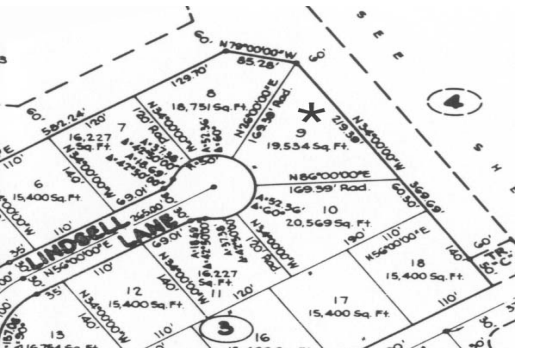

Double Canal Lots

Side by side lots available
See listing 1428

...read more on our website.

Lot Size: 19,534 sq ft
Subdivision: Derby
Features: Canal Front

James Sarles

Phone: (242) 727-8888
jamesarlesrealty@gmail.com