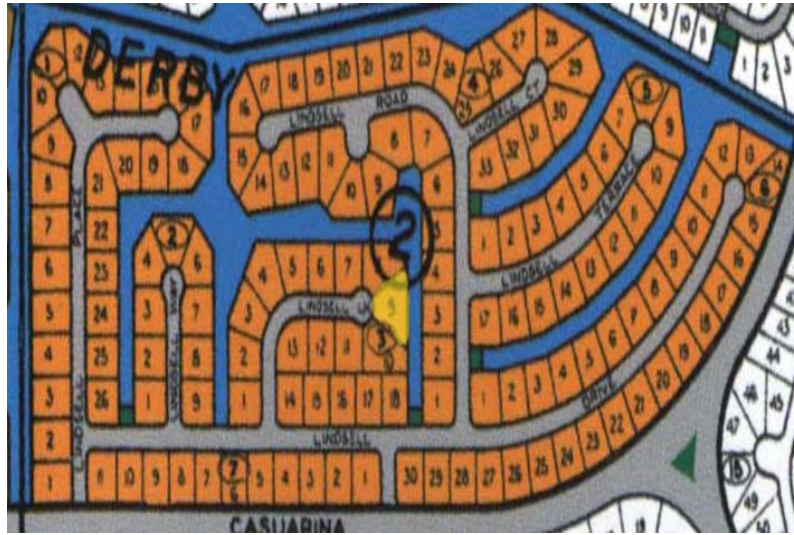

Double Canal Lots

Side by side lots available
See listing 1428

...read more on our website.

Lot Size: 19,534 sq ft
Subdivision: Derby
Features: Canal Front

James Sarles

Phone: (242) 727-8888
jamesarlesrealty@gmail.com