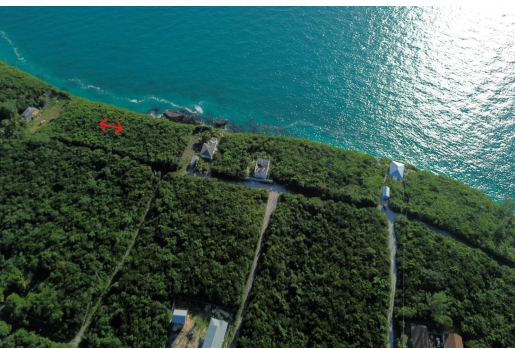

ELEUTHERA ISLAND SHORES, Gregory Town, Eleuthera

Million dollar ocean views can be yours from this waterfront lot 20 block 12 on Seaside drive In...

Million dollar ocean views can be yours from this waterfront lot 20 block 12 on Seaside drive In Eleuthera island shores. Admire the wonderful marine life including turtles and a variety of tropical fish, snorkel amongst them or just sit back and watch an amazing sunset. World famous surfers Beach is close by. The lot is located near the quaint and pretty settlement of Gregory Town with its shops and restaurants, or The Cove hotel for fine dining. The nearest airport in North Eleuthera, about a 20 minute drive....read more on our website.

Bedrooms: 0

Bathrooms: 0

Lot Size: 11200

Subdivision: Gregory
Town

Features: Family Oriented,
None, Quiet Area, Treed
Lot, View - Ocean,
Waterfront - Ocean

ELEUTHERA ISLAND SHORES,
Gregory Town, Eleuthera
Phone: