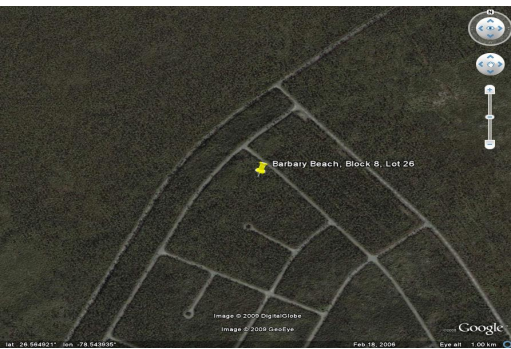

Barbary Beach

Close to the beach!

...read more on our website.

Lot Size: 32,750 sq. ft.
Subdivision: Barbary
Beach

James Sarles

Phone: (242) 727-8888
jamesarlesrealty@gmail.com

\$50,000 ID# 1097 View Online
www.sarlesrealty.com