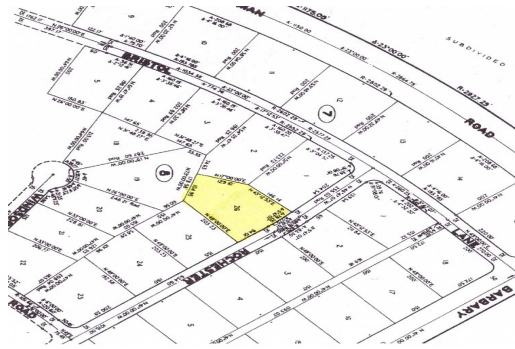

Barbary Beach

Close to the beach!

...read more on our website.

Lot Size: 32,750 sq. ft.
Subdivision: Barbary
Beach

James Sarles

Phone: (242) 727-8888
jamesarlesrealty@gmail.com

\$50,000 ID# 1097 View Online
www.sarlesrealty.com