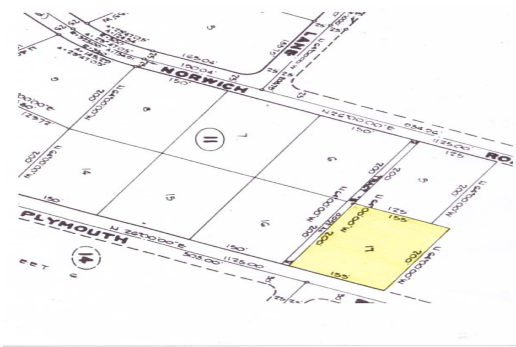

Barbary Beach

Picture your building here!

...read more on our website.

Lot Size: 31,000 sq ft.
Subdivision: Barbary Beach

James Sarles

Phone: (242) 727-8888
jamesarlesrealty@gmail.com

\$100,000 ID# 1095 View Online
www.sarlesrealty.com