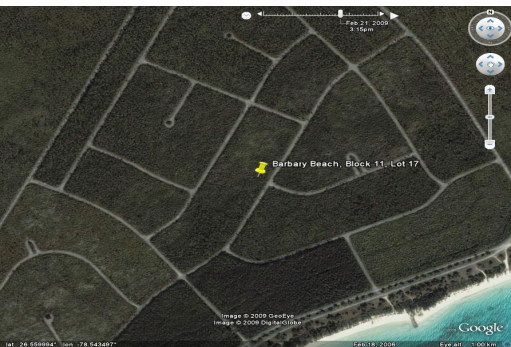

Barbary Beach

Picture your building here!

...read more on our website.

Lot Size: 31,000 sq ft.
Subdivision: Barbary
Beach

James Sarles

Phone: (242) 727-8888
jamesarlesrealty@gmail.com

\$100,000 ID# 1095 View Online
www.sarlesrealty.com