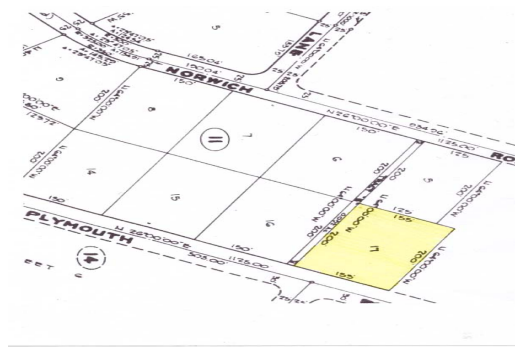

Barbary Beach

Picture your building here!

...read more on our website.

Lot Size: 31,000 sq ft.
Subdivision: Barbary
Beach

James Sarles

Phone: (242) 727-8888
jamesarlesrealty@gmail.com

\$100,000 ID# 1095 View Online
www.sarlesrealty.com