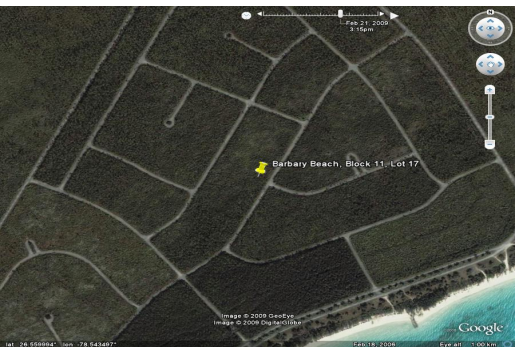

Barbary Beach

Picture your building here!

...read more on our website.

Lot Size: 31,000 sq ft.
Subdivision: Barbary Beach

James Sarles

Phone: (242) 727-8888
jamesarlesrealty@gmail.com

\$100,000 ID# 1095 View Online
www.sarlesrealty.com