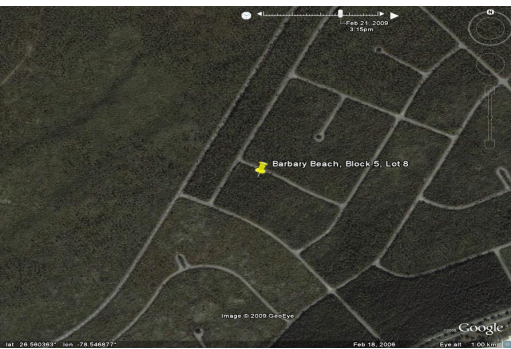

# Barbary Beach

**Have a look at this Barbary Beach area lot!**

...read more on our website.

Lot Size: 30,931 sq. ft.  
Subdivision: Barbary  
Beach

James Sarles

Phone: (242) 727-8888  
jamesarlesrealty@gmail.com