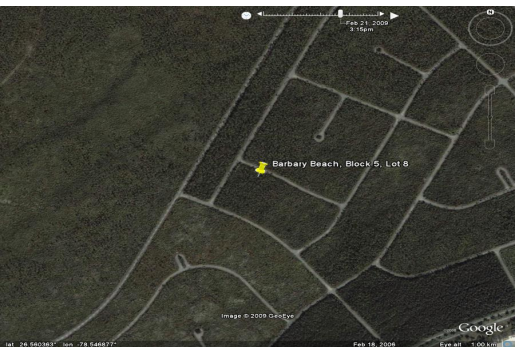

# Barbary Beach

**Have a look at this Barbary Beach area lot!**

...read more on our website.

Lot Size: 30,931 sq. ft.  
Subdivision: Barbary  
Beach

James Sarles

Phone: (242) 727-8888  
jamesarlesrealty@gmail.com