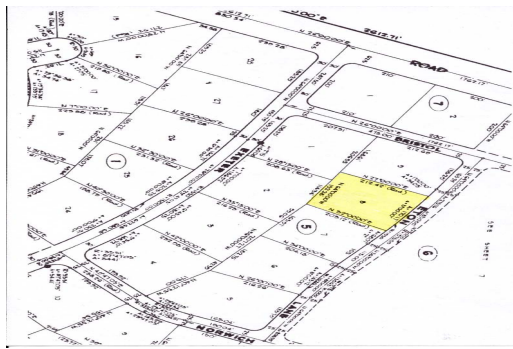

# Barbary Beach

**Have a look at this Barbary Beach area lot!**

...read more on our website.

Lot Size: 30,931 sq. ft.  
Subdivision: Barbary  
Beach

James Sarles

Phone: (242) 727-8888  
jamesarlesrealty@gmail.com