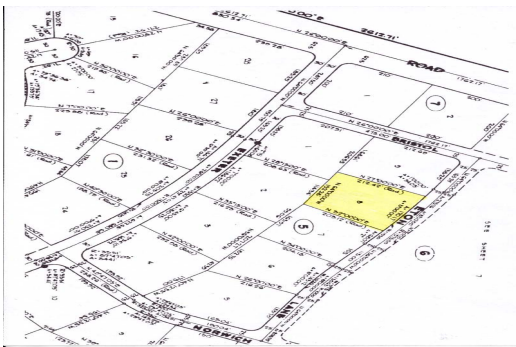

# Barbary Beach

**Have a look at this Barbary Beach area lot!**

...read more on our website.

Lot Size: 30,931 sq. ft.  
Subdivision: Barbary  
Beach

James Sarles

Phone: (242) 727-8888  
jamesarlesrealty@gmail.com