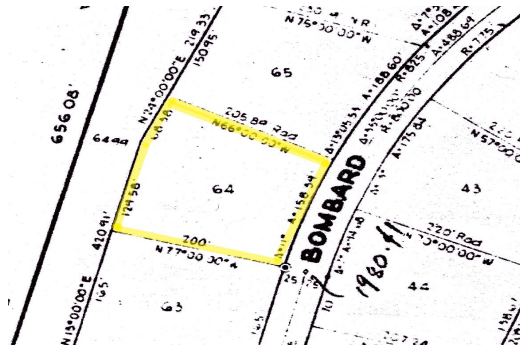

Cannon Bay Lot

Great Cannon Bay lot just off of the Lucayan Waterway. 190 ft of canal front

Great Cannon Bay lot just off of the Lucayan Waterway. 190 ft of canal front...read more on our website.

Lot Size: 36,195.24 sq. ft.
 Subdivision: Cannon Bay
 Features: Canal Front