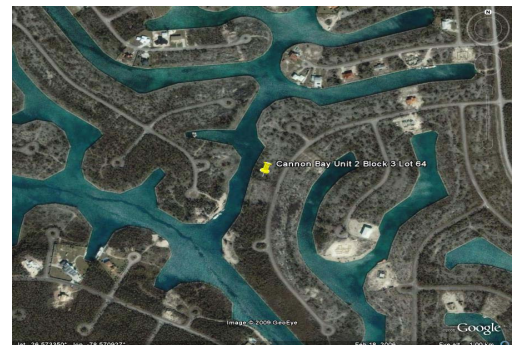

Cannon Bay Lot

Great Cannon Bay lot just off of the Lucayan Waterway. 190 ft of canal front

Great Cannon Bay lot just off of the Lucayan Waterway. 190 ft of canal front...read more on our website.

Lot Size: 36,195.24 sq. ft.
 Subdivision: Cannon Bay
 Features: Canal Front