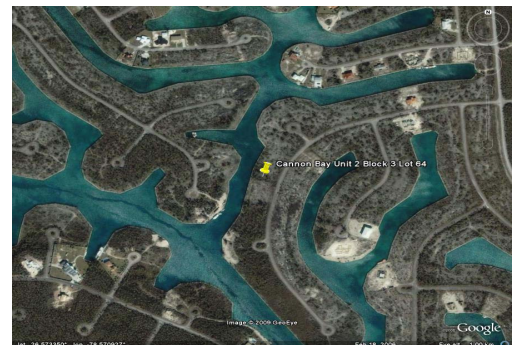

Cannon Bay Lot

Great Cannon Bay lot just off of the Lucayan Waterway. 190 ft of canal front

Great Cannon Bay lot just off of the Lucayan Waterway. 190 ft of canal front...read more on our website.

Lot Size: 36,195.24 sq. ft.
Subdivision: Cannon Bay
Features: Canal Front