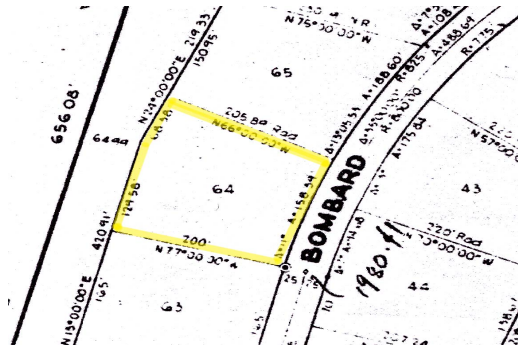

Cannon Bay Lot

Great Cannon Bay lot just off of the Lucayan Waterway. 190 ft of canal front

Great Cannon Bay lot just off of the Lucayan Waterway. 190 ft of canal front...read more on our website.

Lot Size: 36,195.24 sq. ft.
Subdivision: Cannon Bay
Features: Canal Front