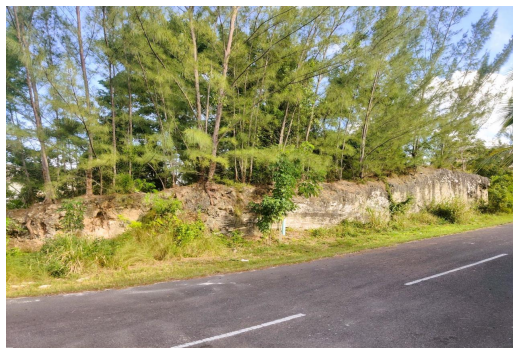

POINT ESTATES, John F. Kennedy Drive, New Providence

This multifamily lot is located in the gated community of High Point Estates. This lot is a great...

This multifamily lot is located in the gated community of High Point Estates. This lot is a great location to build a home for a family, or a great income producing opportunity. Lots are scarce in High Point Estates, don't miss out on this great opportunity!...read more on our website.

Bedrooms: 0
Bathrooms: 0
Lot Size: 7657
Subdivision: John F. Kennedy Drive
Features: Family Oriented, Gated Community, Highway Access, Road - Paved, Swimming Pool, Treed Lot

LOT 31 HIGH POINT ESTATES,
John F. Kennedy Drive, New Providence/Paradise Island
Phone: