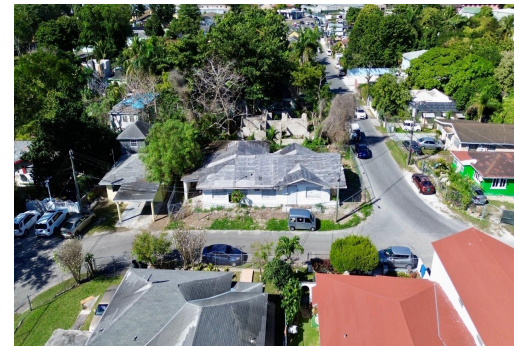

HILLSIDE ESTATES, Mackey Street, New Providence/Paradise I

Centrally located off of Mackey Street in the Hillside Estates community off Mackey Street is this...

Centrally located off of Mackey Street in the Hillside Estates community off Mackey Street is this large corner lot home awaiting your personal touch. With lots in the area priced at 85,000.00 this property with it's older structure sitting on it, is essentially free. The building features 3+ bedrooms and sits on a sizeable corner lot. Feel free to drive by using included location or schedule a viewing at your convenience....read more on our website.

Bedrooms: 4
Bathrooms: 3
Lot Size: 6000
Subdivision: Mackey Street
Features: None

HILLSIDE ESTATES, Mackey Street, New Providence/Paradise Island
Phone:

\$82,000 ID# M60617 [View Online](#)
www.sarlesrealty.com