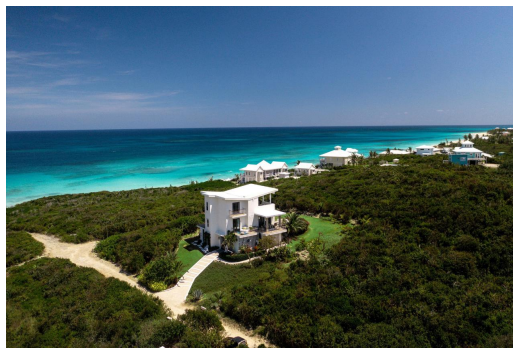

NEW HEIGHTS, Guana Cay, Abaco

Sky's Edge is an upscale residence situated on Great Guana Cay in the Abacos, offering modern...

Sky's Edge is an upscale residence situated on Great Guana Cay in the Abacos, offering modern luxury with 8 bedrooms and 10 bathrooms spanning nearly 4,700 sq. ft. indoors and 800 sq. ft. outdoors. Enjoy sweeping views of the Atlantic Ocean and Sea of Abaco from every angle. Features include a gourmet kitchen, spacious dining area, and custom-designed furniture. The property's main level opens to a wrap-around terrace and poolside patio, while each bedroom offers a private balcony with water views. The outdoor loggia provides sunrise and sunset vistas, along with multiple seating areas, dining, and a bar. A 36-foot pool and grill area cater to outdoor entertaining. Fully air-conditioned with high-speed internet and a new diesel standby generator, Sky's Edge promises the ultimate island liv...read more on our website.

Bedrooms: 7
Bathrooms: 8
Lot Size: 17424
Subdivision: Guana Cay
Features: Garden Area,
Stand-by Generator,
Swimming Pool

NEW HEIGHTS, Guana Cay,
Abaco
Phone:

\$1,995,000 ID# M52599 [View Online](#)
www.sarlesrealty.com