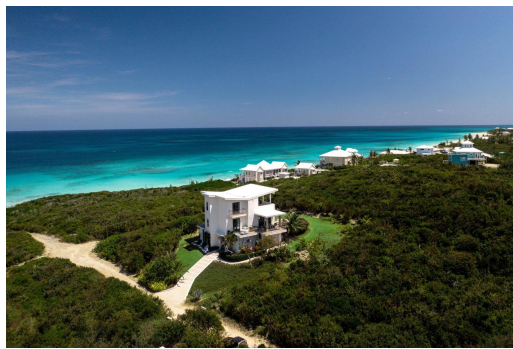

# NEW HEIGHTS, Guana Cay, Abaco

## Sky's Edge is an upscale residence situated on Great Guana Cay in the Abacos, offering modern...

Sky's Edge is an upscale residence situated on Great Guana Cay in the Abacos, offering modern luxury with 8 bedrooms and 10 bathrooms spanning nearly 4,700 sq. ft. indoors and 800 sq. ft. outdoors. Enjoy sweeping views of the Atlantic Ocean and Sea of Abaco from every angle. Features include a gourmet kitchen, spacious dining area, and custom-designed furniture. The property's main level opens to a wrap-around terrace and poolside patio, while each bedroom offers a private balcony with water views. The outdoor loggia provides sunrise and sunset vistas, along with multiple seating areas, dining, and a bar. A 36-foot pool and grill area cater to outdoor entertaining. Fully air-conditioned with high-speed internet and a new diesel standby generator, Sky's Edge promises the ultimate island liv...read more on our website.

Bedrooms: 7  
Bathrooms: 8  
Lot Size: 17424  
Subdivision: Guana Cay  
Features: Garden Area,  
Stand-by Generator,  
Swimming Pool

NEW HEIGHTS, Guana Cay,  
Abaco  
Phone:

**\$1,995,000 ID# M52599** [View Online](#)  
[www.sarlesrealty.com](http://www.sarlesrealty.com)