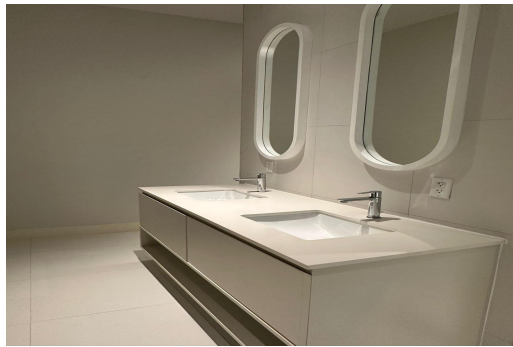

ND, LOVE BEACH, West Bay Street, New Providence/Paradise Island

Welcome to this brand new 2 bed, 2 bath ground floor condo now available for rent in one of New...

Welcome to this brand new 2 bed, 2 bath ground floor condo now available for rent in one of New Providence's newest luxury gated communities. At the rear, there is a delightful little terrace with room for alfresco dinners and play area for children. This corner unit welcomes natural light with an open plan kitchen flowing into the dining and sitting area. The den is spacious enough to accommodate an extra bedroom. Tastefully decorated in neutral tones to allow you to put your own personal flair with accessories. West End offers a club house, swimming pool, and gym for residents, located near the airport and several of the finest schools on the island with restaurants and shopping just a short drive away. Give yourself a treat and move into a brand new place to call home - call today to ...read more on our website.

Bedrooms: 2
Bathrooms: 2
Lot Size: 1172
Subdivision: West Bay Street
Features: Stand-by Generator, Swimming Pool

WESTEND, LOVE BEACH, West Bay Street, New Providence/Paradise Island
Phone:

\$4.850 ID# M60579 [View Online](#)
www.sarlesrealty.com