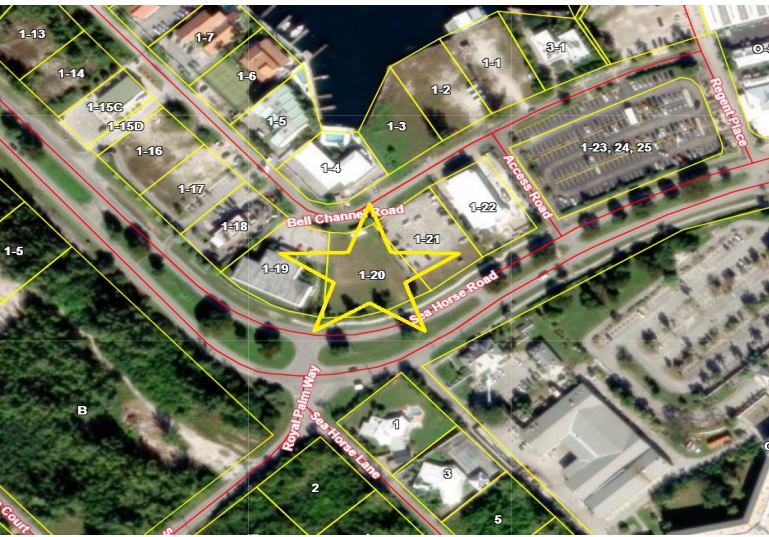

Tourist Commercial Lot for LEASE

Commercial Lot available for Lease in Prime Location. Call Nikolai Sarles for more information...

Commercial Lot available for Lease in Prime Location. Call Nikolai Sarles for more information 727-8887

...read more on our website.

Living Area: 20300
Subdivision: Bell Channel

Nikolai Sarles

Phone: (242)351-9081
nikolaisarles@gmail.com

\$4,500 ID# 5403 [View Online](#)
www.sarlesrealty.com