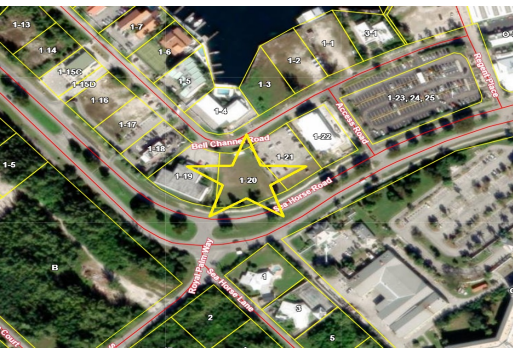

Tourist Commercial Lot for LEASE

Commercial Lot available for Lease in Prime Location. Call Nikolai Sarles for more information...

Commercial Lot available for Lease in Prime Location. Call Nikolai Sarles for more information 727-8887

...read more on our website.

Living Area: 20300
Subdivision: Bell Channel

Nikolai Sarles

Phone: (242)351-9081
nikolaisarles@gmail.com

\$4,500 ID# 5403 [View Online](#)
www.sarlesrealty.com