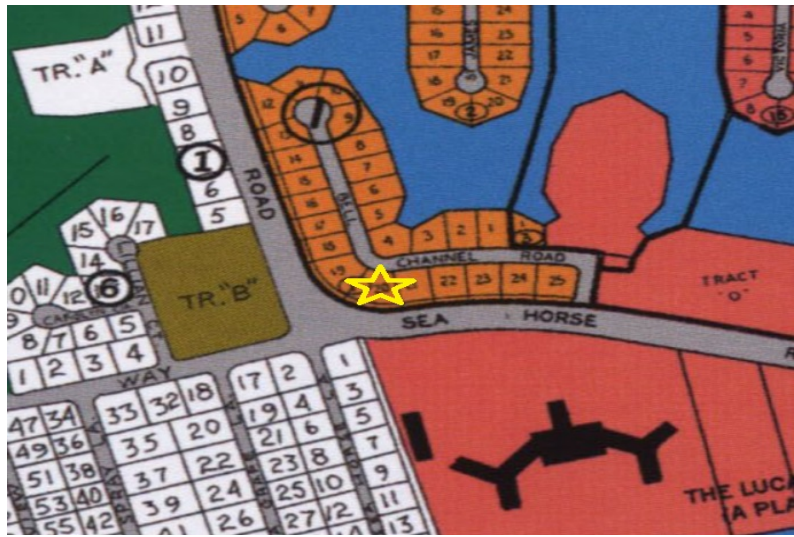

Tourist Commercial Lot for LEASE

Commercial Lot available for Lease in Prime Location. Call Nikolai Sarles for more information...

Commercial Lot available for Lease in Prime Location. Call Nikolai Sarles for more information 727-8887

...read more on our website.

Living Area: 20300
Subdivision: Bell Channel

Nikolai Sarles

Phone: (242)351-9081
nikolaisarles@gmail.com

\$4,500 ID# 5403 [View Online](#)
www.sarlesrealty.com