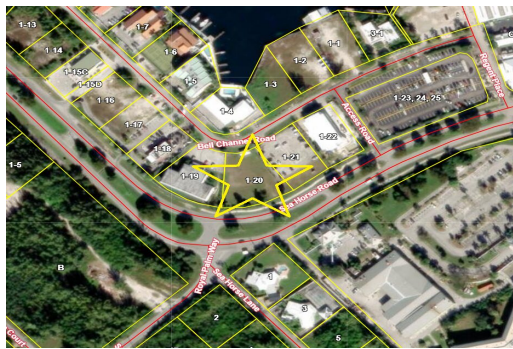

Tourist Commercial Lot for LEASE

Commercial Lot available for Lease in Prime Location. Call Nikolai Sarles for more information...

Commercial Lot available for Lease in Prime Location. Call Nikolai Sarles for more information 727-8887

...read more on our website.

Living Area: 20300
Subdivision: Bell Channel

Nikolai Sarles

Phone: (242)351-9081
nikolaisarles@gmail.com

\$4,500 ID# 5403 [View Online](#)
www.sarlesrealty.com