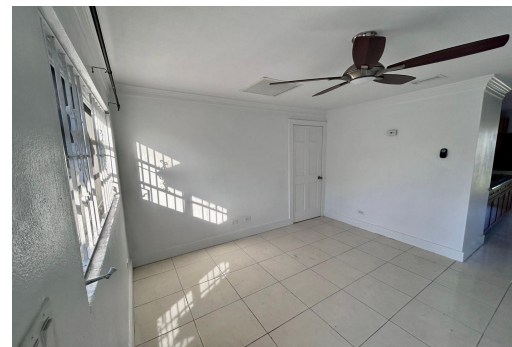

FROM SEA BREEZE LANE, Sea Breeze, New Providence/Paradise Island

Spacious 1 Bedroom apartment is located in the east and is immediately available for rent. This...

Spacious 1 Bedroom apartment is located in the east and is immediately available for rent. This unit is offered semi-furnished with new appliances including, fridge, stove, stackable washer/dryer, a/c, and water is included. Conveniently located near shopping, recreation, beaches and bus routes....read more on our website.

Bedrooms: 1
Bathrooms: 1
Lot Size: 700
Subdivision: Sea Breeze
Features: None,
Recreation Nearby,
Shopping Nearby

1-BEDROOM SEA BREEZE
LANE, Sea Breeze, New
Providence/Paradise Island
Phone:

\$1,200 ID# M60548 [View Online](#)
www.sarlesrealty.com