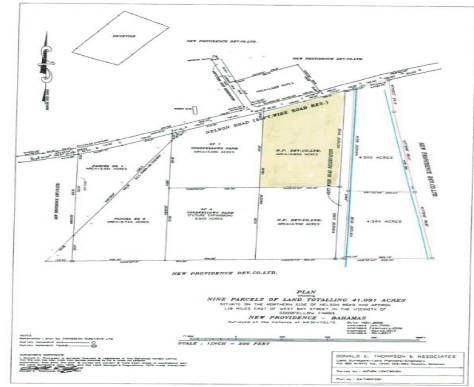

NELSON ROAD, Western Road, New Providence/Paradise Island

This property is suitably sized for a nice estate home with horse stables, vegetable gardens and...

This property is suitably sized for a nice estate home with horse stables, vegetable gardens and guest homes....read more on our website.

Bedrooms: 0
 Bathrooms: 0
 Lot Size: 253955
 Subdivision: Western Road
 Features: None

NELSON ROAD, Western Road,
 New Providence/Paradise Island
 Phone:

\$1.700,000 ID# M55421 View Online
www.sarlesrealty.com