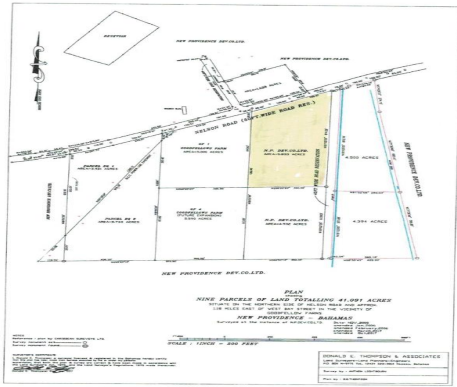

NELSON ROAD, Western Road, New Providence/Paradise Island

This property is suitably sized for a nice estate home with horse stables, vegetable gardens and...

This property is suitably sized for a nice estate home with horse stables, vegetable gardens and guest homes....read more on our website.

Bedrooms: 0
 Bathrooms: 0
 Lot Size: 253955
 Subdivision: Western Road
 Features: None

NELSON ROAD, Western Road,
 New Providence/Paradise Island
 Phone:

\$1.700,000 ID# M55421 View Online
www.sarlesrealty.com