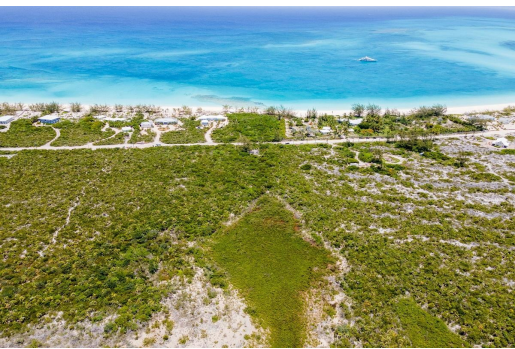

# LOT# I 9, CAPE SANTA MARIA, Cape Santa Maria, Long Island

## 2.62-acre parcel in Cape Santa Maria is a great opportunity for you to own your piece of paradise!...

2.62-acre parcel in Cape Santa Maria is a great opportunity for you to own your piece of paradise! This parcel comes with beach access to one of most beautiful beaches in the world. Bone-fishing flats and deep-sea fishing are close-by! This property has lots of potential.....read more on our website.

Bedrooms: 0

Bathrooms: 0

Lot Size: 114385

Subdivision: Cape Santa Maria

LOT# I 9, CAPE SANTA MARIA,  
Cape Santa Maria, Long Island

Phone:

Features: Acreage, Easy Access, Level Lot, Marina Nearby, No Thru Road, None, Pets Allowed, Private Setting, Quiet Area, View - Ocean