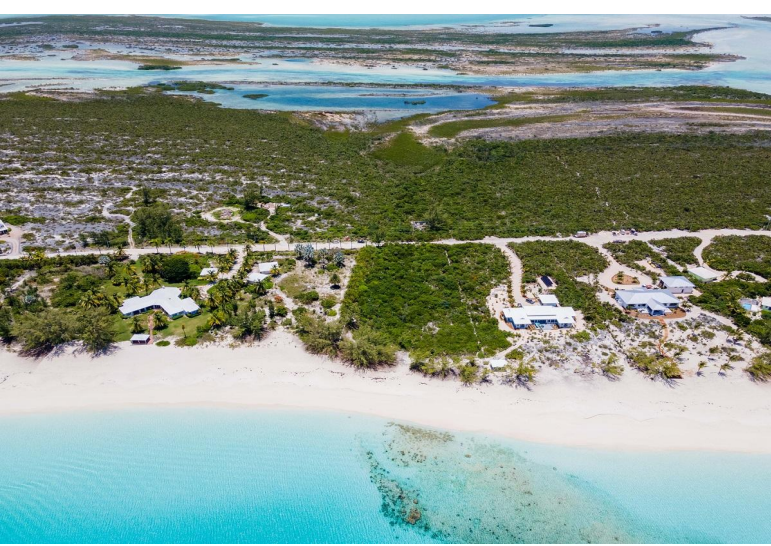

# LOT# I 9, CAPE SANTA MARIA, Cape Santa Maria, Long Island

## 2.62-acre parcel in Cape Santa Maria is a great opportunity for you to own your piece of paradise!...

2.62-acre parcel in Cape Santa Maria is a great opportunity for you to own your piece of paradise! This parcel comes with beach access to one of most beautiful beaches in the world. Bone-fishing flats and deep-sea fishing are close-by! This property has lots of potential.....read more on our website.

Bedrooms: 0

Bathrooms: 0

Lot Size: 114385

Subdivision: Cape Santa Maria

LOT# I 9, CAPE SANTA MARIA,  
Cape Santa Maria, Long Island

Phone:

Features: Acreage, Easy Access, Level Lot, Marina Nearby, No Thru Road, None, Pets Allowed, Private Setting, Quiet Area, View - Ocean