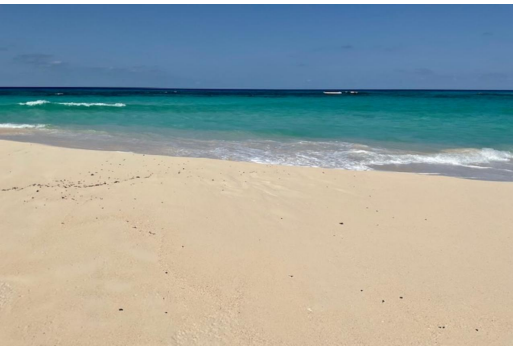

PARCEL A, MORRISVILLE, Morrisville, Long Island

Beachfront acreage with Pink Sand beach which is very rare, turquoise waters, a very long beach for...

Beachfront acreage with Pink Sand beach which is very rare, turquoise waters, a very long beach for miles, great for walking, shelling, snorkeling. Rolling hills with elevation of approximately 80ft offering amazing ocean views, landscaped with its natural palms, sea grapes and other amazing natural scrubs. Located approximately one mile off the main highway. It's a very quiet neighborhood, where you can enjoy nature at it's best, fresh ocean breezes, amazing sunrises....read more on our website.

Bedrooms: 0
Bathrooms: 0
Lot Size: 126324
Subdivision: Morrisville
Features: Acreage, Beach Front, Hillside, None, Quiet Area, Road - Gravel, Treed Lot, View - Ocean

PARCEL A, MORRISVILLE,
Morrisville, Long Island
Phone: