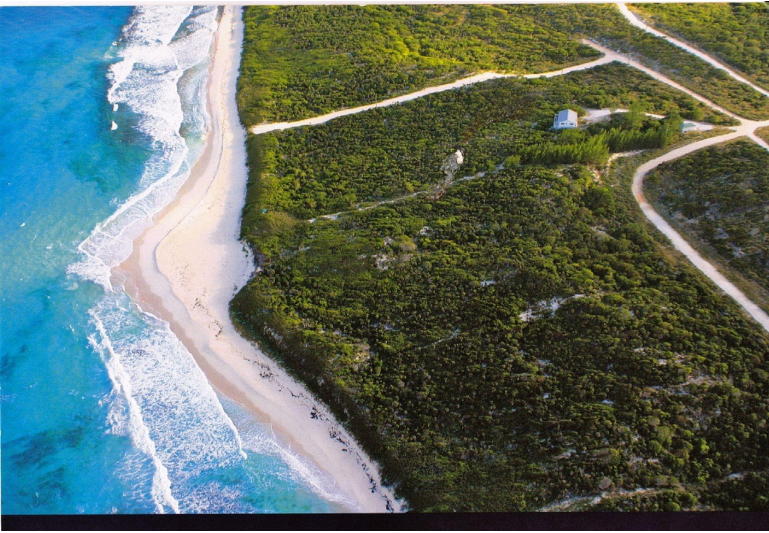

PARCEL A, MORRISVILLE, Morrisville, Long Island

Beachfront acreage with Pink Sand beach which is very rare, turquoise waters, a very long beach for...

Beachfront acreage with Pink Sand beach which is very rare, turquoise waters, a very long beach for miles, great for walking, shelling, snorkeling. Rolling hills with elevation of approximately 80ft offering amazing ocean views, landscaped with its natural palms, sea grapes and other amazing natural scrubs. Located approximately one mile off the main highway. It's a very quiet neighborhood, where you can enjoy nature at it's best, fresh ocean breezes, amazing sunrises....read more on our website.

Bedrooms: 0
Bathrooms: 0
Lot Size: 126324
Subdivision: Morrisville
Features: Acreage, Beach Front, Hillside, None, Quiet Area, Road - Gravel, Treed Lot, View - Ocean

PARCEL A, MORRISVILLE,
Morrisville, Long Island
Phone: