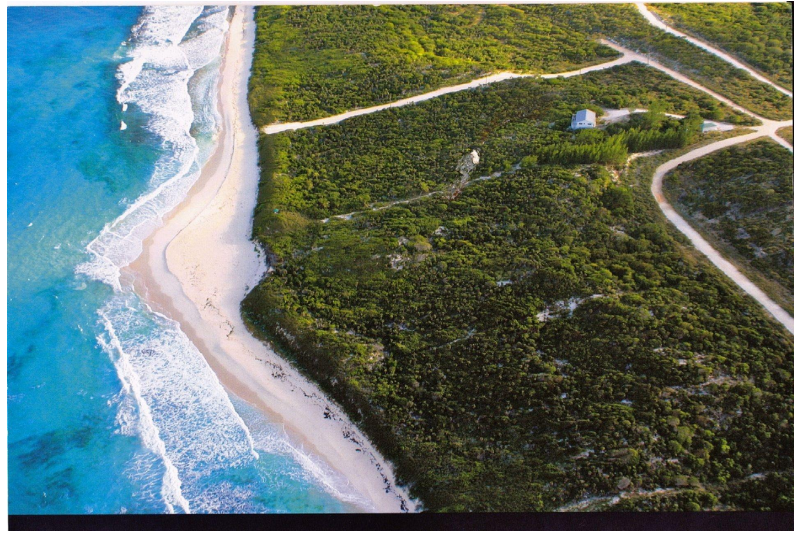

PARCEL A, MORRISVILLE, Morrisville, Long Island

Beachfront acreage with Pink Sand beach which is very rare, turquoise waters, a very long beach for...

Beachfront acreage with Pink Sand beach which is very rare, turquoise waters, a very long beach for miles, great for walking, shelling, snorkeling. Rolling hills with elevation of approximately 80ft offering amazing ocean views, landscaped with its natural palms, sea grapes and other amazing natural scrubs. Located approximately one mile off the main highway. It's a very quiet neighborhood, where you can enjoy nature at it's best, fresh ocean breezes, amazing sunrises....read more on our website.

Bedrooms: 0
Bathrooms: 0
Lot Size: 126324
Subdivision: Morrisville
Features: Acreage, Beach Front, Hillside, None, Quiet Area, Road - Gravel, Treed Lot, View - Ocean

PARCEL A, MORRISVILLE,
Morrisville, Long Island
Phone: