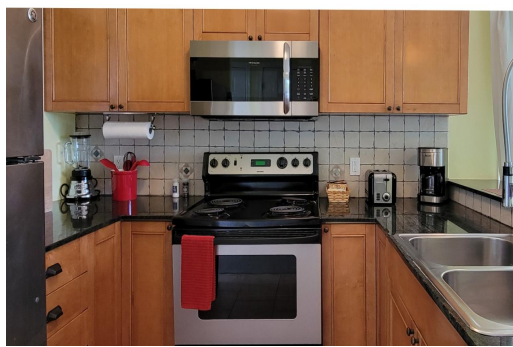

BANKS RD, Governor's Harbour, Eleuthera

Your home away from home! A fully furnished, ground floor, one-bedroom condo in the sought after...

Your home away from home! A fully furnished, ground floor, one-bedroom condo in the sought after condo-hotel community of Pineapple Fields. This condo, as with all others, comes fully furnished down to your towels, cutlery, blenders, pots and pans. As an owner you can just pop in, toss on your flip flops and head to the beach. When not in residence, your unit will automatically be rented out in the hotel rental pool from which revenues subsidise the cost of ownership, maintenance, marketing, etc... Two large wooden decks/porches allow for outdoor dining and entertaining, and the oversized pool with its deck and lush landscaping provide the ideal oasis when you don't want to venture too far. Just steps away from Tippy's Beach Bar and miles of sandy beach, as well as 5 minutes from Governor'...read more on our website.

Bedrooms: 1

Bathrooms: 1

Lot Size: 940

Subdivision: Governor's

Harbour

Features: Cable,

Furnished, Garden Area,

Impact Windows,