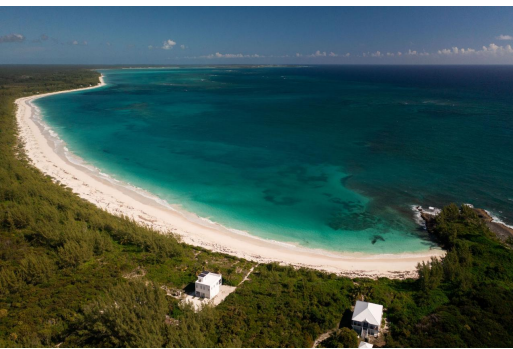

SOUTH ABACO BEACHFRONT, Other Abaco, Abaco

Located in remote southern Abaco, this 8.2-acre beachfront parcel has 100 feet of frontage on the...

Located in remote southern Abaco, this 8.2-acre beachfront parcel has 100 feet of frontage on the pristine sandy white beach and features elevations of over 40 feet. Accessed by a private drive, through mature native forest, the property has underground utilities, and a gated driveway, and is only a 30-minute ride from the international airport and FBO....read more on our website.

Bedrooms: 0

Bathrooms: 0

Lot Size: 357192

Subdivision: Other Abaco

Features: Acreage,

Highway Access, None,

Private Setting, View -

Ocean, Waterfront -