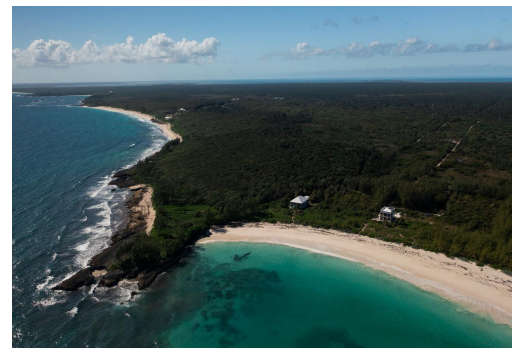

SOUTH ABACO BEACHFRONT, Other Abaco, Abaco

Located in remote southern Abaco, this 8.2-acre beachfront parcel has 100 feet of frontage on the...

Located in remote southern Abaco, this 8.2-acre beachfront parcel has 100 feet of frontage on the pristine sandy white beach and features elevations of over 40 feet. Accessed by a private drive, through mature native forest, the property has underground utilities, and a gated driveway, and is only a 30-minute ride from the international airport and FBO....read more on our website.

Bedrooms: 0

Bathrooms: 0

Lot Size: 357192

Subdivision: Other Abaco

Features: Acreage,

Highway Access, None,

Private Setting, View -

Ocean, Waterfront -