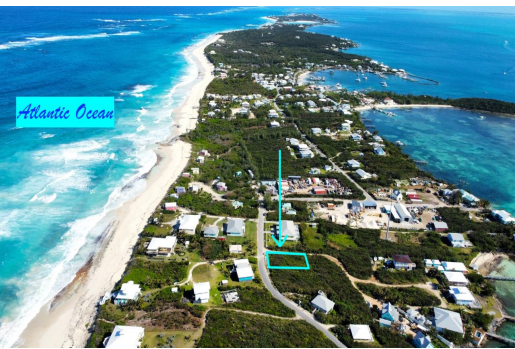

0 SHIPWRECKED, Guana Cay, Abaco

0 SHIPWRECKED is priced to sell! This lot is located in the Shipwrecked development and...

"Shipwrecked" is priced to sell! This lot is located in the Shipwrecked development and provides an ample building envelope for your Bahama dream cottage with ample elevations to have unrestricted views of the Sea of Abaco and the cool breezes of the Atlantic Ocean. It is just 3 minutes away from Guana Cays attractions so a great location for a second home and a short term rental!...read more on our website.

Bedrooms: 0
Bathrooms: 0
Lot Size: 12080
Subdivision: Guana Cay
Features: None

0 SHIPWRECKED, Guana Cay,
Abaco
Phone:

\$79,900 ID# M56524 [View Online](#)
www.sarlesrealty.com