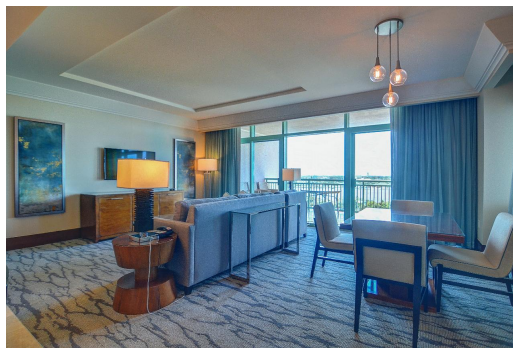

RESIDENCES OF ATLANTIS, Paradise Island, New Providence/Paradise Island

This spectacular 2 bedroom, 3 bathroom condo is located in the exclusive hotel residence knows as...

This spectacular 2 bedroom, 3 bathroom condo is located in the exclusive hotel residence knows as "The Reef" on Paradise Island. This end-unit on the 16th floor boast beautiful, panoramic views of the Nassau Harbour, offering spectacular sunset views. The condo has top of the line furnishes and amenities making it the ideal investment for a small family looking for a vacation home away from home. Owners at The Reef have exclusive access to a private gym, Starbucks and the owners concierge team. Other amenities include the Mandara Spa, Cain pool and 22 on property restaurants and high-end shopping....read more on our website.

Bedrooms: 2
Bathrooms: 3
Lot Size: 0
Subdivision: Paradise Island
Features: 24 Hour Security, Beach Front, Furnished, Golf Course Nearby, Hot Tub, Hurricane Windows, Marina Nearby, Recreation Nearby, Shopping Nearby, Stand-by Generator, Swimming Pool, View - Ocean, Waterfront - Ocean