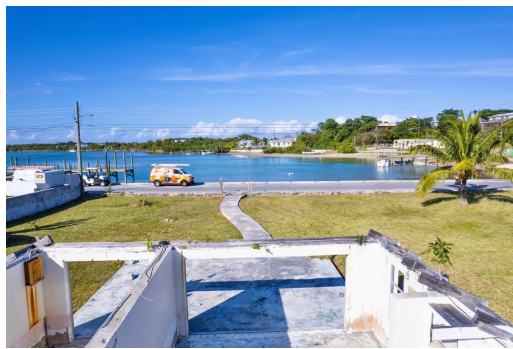

## Great waterfront investment opportunity in historic downtown New Plymouth, Green Turtle Cay. This...

Great waterfront investment opportunity in historic downtown New Plymouth, Green Turtle Cay. This is a rare opportunity to purchase in the heart of downtown New Plymouth. Homes in this area are highly desirable as vacation rentals. This property sits along the beautiful harbour with a lovely view of the sunset over the water....read more on our website.

Bedrooms: 0

Bathrooms: 0

Lot Size: 12100

Subdivision: Green Turtle Cay

Features: Harbour,

Marina Nearby,

Recreation Nearby, Rural

Setting, Shopping Nearby,

Waterfront - Ocean,

Wkshop - Detached

NEW PLYMOUTH, GTC, Green

Turtle Cay, Abaco

Phone:

**\$375.000 ID# M57040** [View Online](#)  
[www.sarlesrealty.com](http://www.sarlesrealty.com)