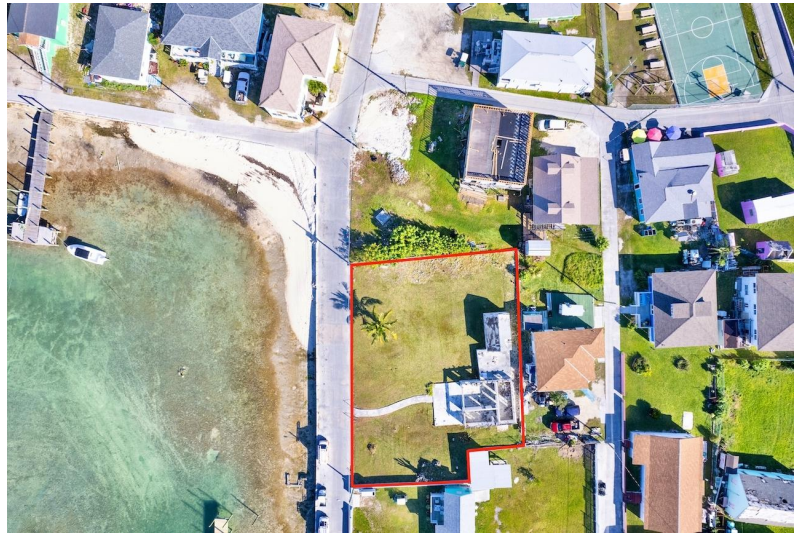

## Great waterfront investment opportunity in historic downtown New Plymouth, Green Turtle Cay. This...

Great waterfront investment opportunity in historic downtown New Plymouth, Green Turtle Cay. This is a rare opportunity to purchase in the heart of downtown New Plymouth. Homes in this area are highly desirable as vacation rentals. This property sits along the beautiful harbour with a lovely view of the sunset over the water....read more on our website.

Bedrooms: 0

Bathrooms: 0

Lot Size: 12100

Subdivision: Green Turtle Cay

Features: Harbour,

Marina Nearby,

Recreation Nearby, Rural

Setting, Shopping Nearby,

Waterfront - Ocean,

Wkshop - Detached

NEW PLYMOUTH, GTC, Green

Turtle Cay, Abaco

Phone:

**\$375.000 ID# M57040** [View Online](#)  
[www.sarlesrealty.com](http://www.sarlesrealty.com)