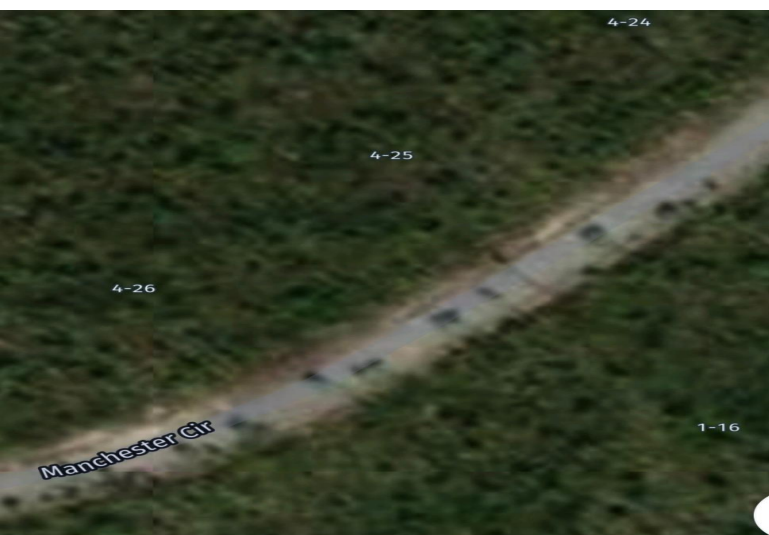

MANCHESTER CIRCLE, Windermere, Grand Bahama/Freeport

This lot is approximately half an acre in size and is located over the Casuarina bridge heading...

This lot is approximately half an acre in size and is located over the Casuarina bridge heading east. It's an ideal location for your dream home with guest house on property (or mother-in-law suite). The area is sparsely populated resulting in an extremely quiet community. But now is the time to make your move. Take advantage of this island's large lots at affordable prices. Contact agent for more info....read more on our website.

Bedrooms: 0
Bathrooms: 0
Lot Size: 18731
Subdivision: Windermere
Features: None

25 MANCHESTER CIRCLE,
Windermere, Grand
Bahama/Freeport
Phone:

\$19,999 ID# M54041 [View Online](#)
www.sarlesrealty.com