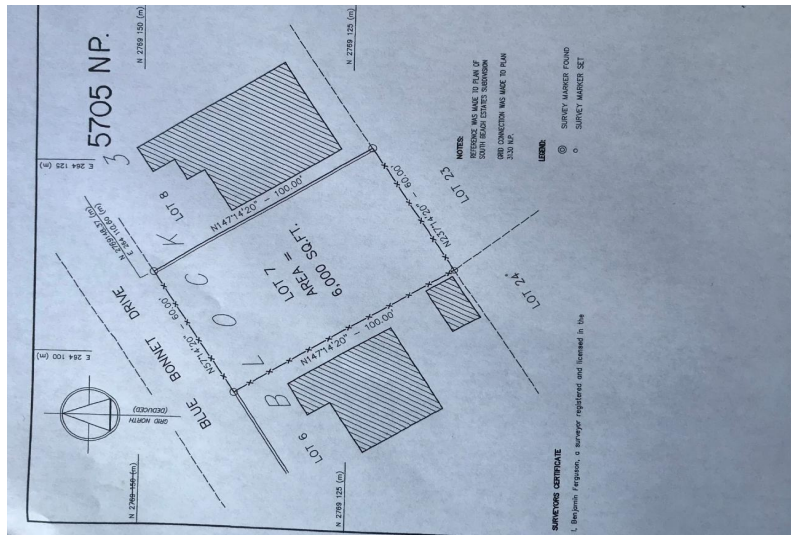

# BLUE BONNET DRIVE, South Beach, New Providence/Paradise

## Located in the heart of the South Beach community. This 6000 sq.ft. single family lot sits on Blue...

Located in the heart of the South Beach community. This 6000 sq.ft. single family lot sits on Blue Bonnet Drive. This lot is in close proximity to the South Beach Police Station, South Beach Clinic, South Beach Shopping Center, Gas Stations, Schools, Churches, Public Park, Public Transportation which runs throughout the day and a very short walking distance to the beach. A family oriented environment for a first time home owner or a family looking for a safe environment to raise their children. Call today to schedule a viewing.....read more on our website.

Bedrooms: 0  
 Bathrooms: 0  
 Lot Size: 6000  
 Subdivision: South Beach  
 Features: None

BLUE BONNET DRIVE, South  
 Beach, New Providence/Paradise  
 Island  
 Phone:

**\$85,000 ID# M57311** [View Online](#)  
[www.sarlesrealty.com](http://www.sarlesrealty.com)