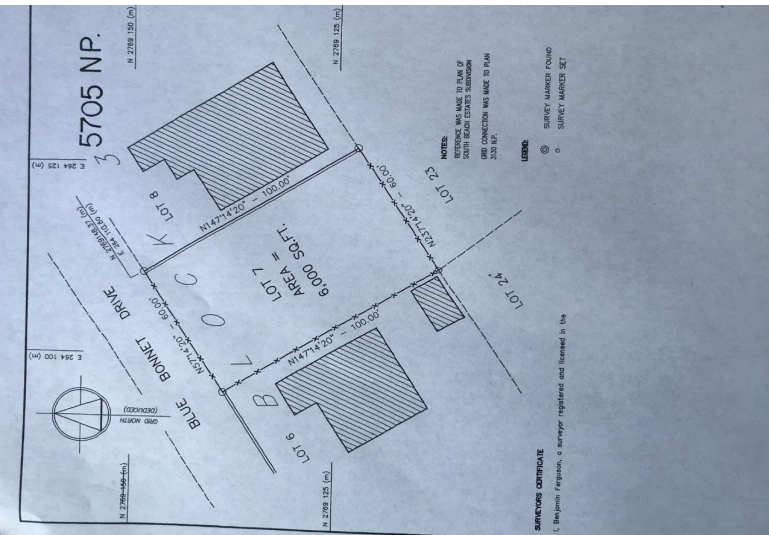

# BLUE BONNET DRIVE, South Beach, New Providence/Paradise

## Located in the heart of the South Beach community. This 6000 sq.ft. single family lot sits on Blue...

Located in the heart of the South Beach community. This 6000 sq.ft. single family lot sits on Blue Bonnet Drive. This lot is in close proximity to the South Beach Police Station, South Beach Clinic, South Beach Shopping Center, Gas Stations, Schools, Churches, Public Park, Public Transportation which runs throughout the day and a very short walking distance to the beach. A family oriented environment for a first time home owner or a family looking for a safe environment to raise their children. Call today to schedule a viewing.....read more on our website.

Bedrooms: 0  
 Bathrooms: 0  
 Lot Size: 6000  
 Subdivision: South Beach  
 Features: None

BLUE BONNET DRIVE, South  
 Beach, New Providence/Paradise  
 Island  
 Phone:

**\$85,000 ID# M57311** [View Online](#)  
[www.sarlesrealty.com](http://www.sarlesrealty.com)