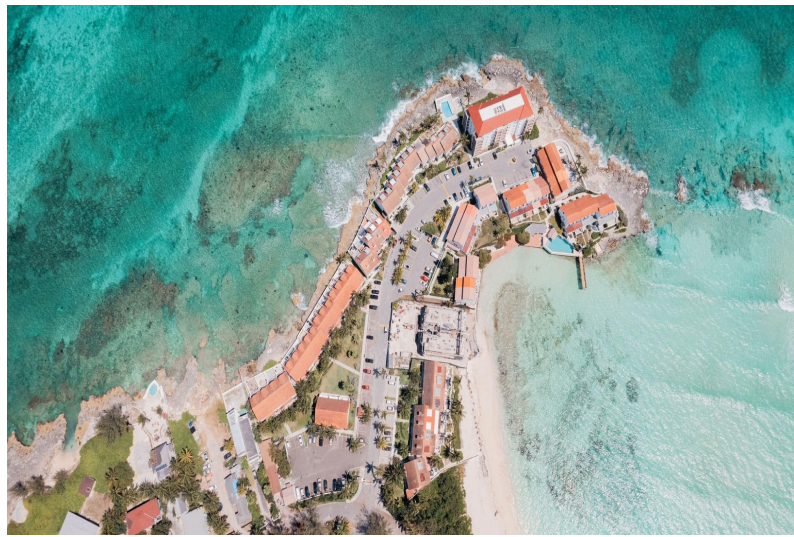

# DELAPORT POINT, Cable Beach, New Providence/Paradise Isl

## Nestled in the Delaporte seaside community, this oceanfront townhome epitomizes coastal living with...

Nestled in the Delaporte seaside community, this oceanfront townhome epitomizes coastal living with its three-story layout offering stunning sea views. Recently updated with island-chic furniture, it features an open floor plan, gourmet kitchen, three bedrooms each with its own en-suite bathroom, and amenities like central air and a washer and dryer, ensuring residents enjoy both comfort and privacy amidst panoramic ocean vistas....read more on our website.

Bedrooms: 3  
Bathrooms: 3  
Lot Size: 1700  
Subdivision: Cable Beach  
Features: 24 Hour Security, Dock, Fully Fenced, Fully Walled, Furnished, Impact Shutters, Main Level Entry, Night Security, Roll Down Shutters, Swimming Pool, Waterfront - Ocean