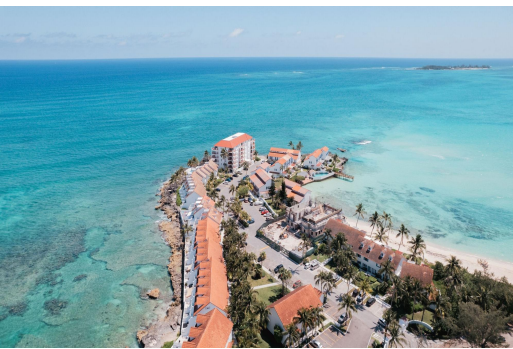

# DELAPORT POINT, Cable Beach, New Providence/Paradise Isl

## Nestled in the Delaporte seaside community, this oceanfront townhome epitomizes coastal living with...

Nestled in the Delaporte seaside community, this oceanfront townhome epitomizes coastal living with its three-story layout offering stunning sea views. Recently updated with island-chic furniture, it features an open floor plan, gourmet kitchen, three bedrooms each with its own en-suite bathroom, and amenities like central air and a washer and dryer, ensuring residents enjoy both comfort and privacy amidst panoramic ocean vistas....read more on our website.

Bedrooms: 3  
Bathrooms: 3  
Lot Size: 1700  
Subdivision: Cable Beach  
Features: 24 Hour Security, Dock, Fully Fenced, Fully Walled, Furnished, Impact Shutters, Main Level Entry, Night Security, Roll Down Shutters, Swimming Pool, Waterfront - Ocean