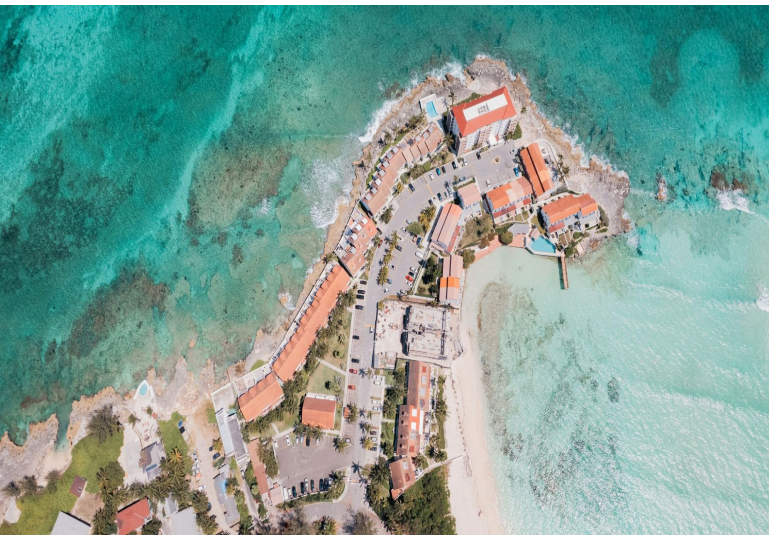

# DELAPORT POINT, Cable Beach, New Providence/Paradise Isl

## Nestled in the Delaporte seaside community, this oceanfront townhome epitomizes coastal living with...

Nestled in the Delaporte seaside community, this oceanfront townhome epitomizes coastal living with its three-story layout offering stunning sea views. Recently updated with island-chic furniture, it features an open floor plan, gourmet kitchen, three bedrooms each with its own en-suite bathroom, and amenities like central air and a washer and dryer, ensuring residents enjoy both comfort and privacy amidst panoramic ocean vistas....read more on our website.

Bedrooms: 3  
Bathrooms: 3  
Lot Size: 1700  
Subdivision: Cable Beach  
Features: 24 Hour Security, Dock, Fully Fenced, Fully Walled, Furnished, Impact Shutters, Main Level Entry, Night Security, Roll Down Shutters, Swimming Pool, Waterfront - Ocean

DELAPORT POINT, Cable Beach, New Providence/Paradise Island  
Phone:

**\$830,000 ID# M57475** [View Online](#)  
[www.sarlesrealty.com](http://www.sarlesrealty.com)