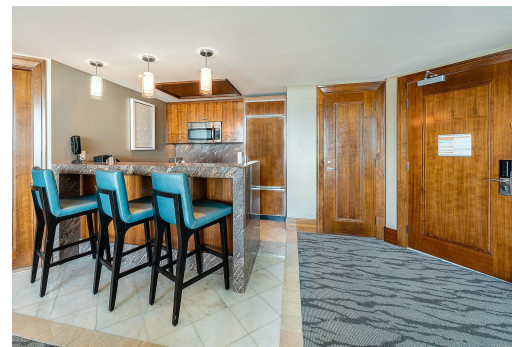

## Enjoy amazing views from this well-positioned 20th floor, 2 bedroom, 3 bathroom Suite positioned on...

Enjoy amazing views from this well-positioned 20th floor, 2 bedroom, 3 bathroom Suite positioned on the Beach/Harbor View side of the Reef tower at Atlantis. Condo owners can enjoy the revenue from the condominium rental pool and pay no property taxes! Floor-to-ceiling windows allow the resplendent blues and greens of the Bahamian waters to come flooding in, while the subtle earth tones of the designer furnishings provide the canvas for tranquil living. Owners of The Residences at Atlantis have exclusive access to a private gym, Starbucks Cafe, and an owners' concierge team. Other amenities include the Mandara Spa, Cain Pool and Beach Club, the Atlantis water-park & slides, 22 on-property restaurants, the casino at Atlantis, and the Ocean Club Golf Course....read more on our website.

Bedrooms: 2  
Bathrooms: 3  
Lot Size: 0  
Subdivision: Paradise Island  
Features: 24 Hour Security, Beach Front, Furnished, Garden Area, Gated Community, Golf Course Nearby, Impact Windows, Landscaped, Main Level Entry, Marina Nearby, Night Security, Recreation Nearby, Recreational, Shopping Nearby, Stand-by Generator, Swimming Pool, View - Ocean, Waterfront - Ocean