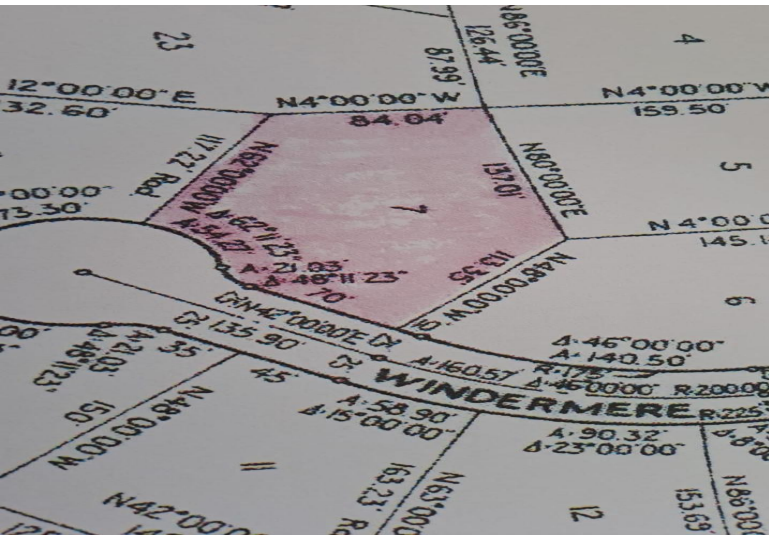

# WINDERMERE DRIVE, Windermere, Grand Bahama/Freepo

**This multi-family lot is situated in the lovely community of Windermere. This lot is perfect for a...**

This multi-family lot is situated in the lovely community of Windermere. This lot is perfect for a first-time investor! The roads are paved, and basic utilities are in place. It is just a five-minute drive to Barbary Beach. The seller is motivated. Give us a call now!...read more on our website.

Bedrooms: 0  
Bathrooms: 0  
Lot Size: 11000  
Subdivision: Windermere  
Features: None

7 WINDERMERE DRIVE,  
Windermere, Grand  
Bahama/Freeport  
Phone:

**\$60,000 ID# M52510** [View Online](#)  
[www.sarlesrealty.com](http://www.sarlesrealty.com)