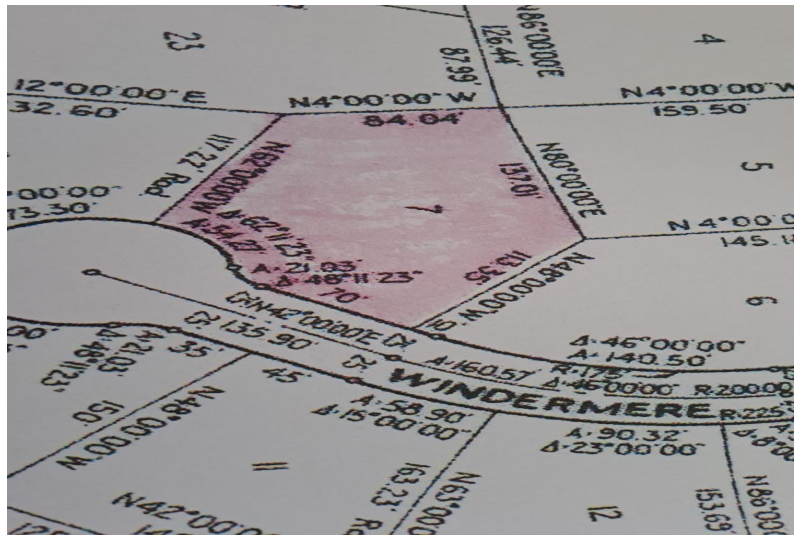

# WINDERMERE DRIVE, Windermere, Grand Bahama/Freepo

**This multi-family lot is situated in the lovely community of Windermere. This lot is perfect for a...**

This multi-family lot is situated in the lovely community of Windermere. This lot is perfect for a first-time investor! The roads are paved, and basic utilities are in place. It is just a five-minute drive to Barbary Beach. The seller is motivated. Give us a call now!...read more on our website.

Bedrooms: 0  
Bathrooms: 0  
Lot Size: 11000  
Subdivision: Windermere  
Features: None

7 WINDERMERE DRIVE,  
Windermere, Grand  
Bahama/Freeport  
Phone:

**\$60,000 ID# M52510** [View Online](#)  
[www.sarlesrealty.com](http://www.sarlesrealty.com)