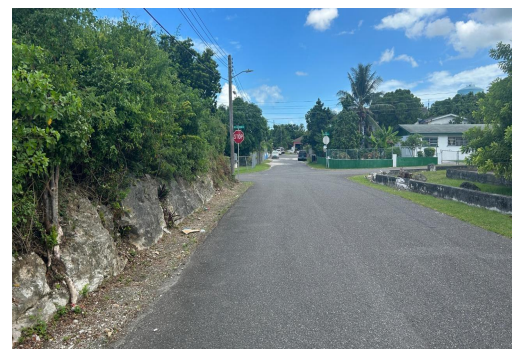

BLUE HILL ESTATES, Baillou Hill Estates, New Providence/Paradise Island

Ready to build? This elevated lot has good views and lots of space for a family home. Central...

Ready to build? This elevated lot has good views and lots of space for a family home. Central location and in a quiet, established neighborhood. Call today to view....read more on our website.

Bedrooms: 0

Bathrooms: 0

Lot Size: 6120

Subdivision: Baillou Hill

Estates

Features: Hillside, None

BLUE HILL ESTATES, Baillou Hill

Estates, New