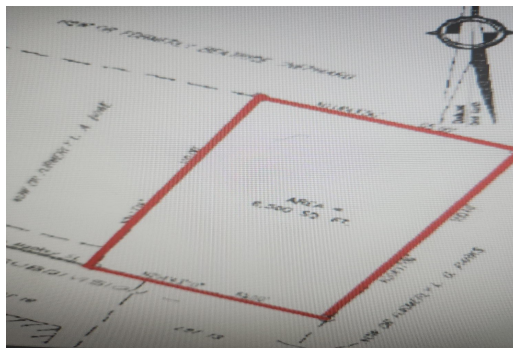

# LANE AND MACKEY ST, Mackey Street, New Providence/Paradise Island

## This Foreclosure lot located on White lane just off Bar 20 corner is elevated lot boasting 6500sf...

This Foreclosure lot located on White lane just off Bar 20 corner is elevated lot boasting 6500sf. Community is close to public transportation, restaurants, schools, stores and much more. Directions - Pyfrom Road (also known as Bar 20 corner travel north on Mackey Street, turn through the 1st corner on the right hand side (Whites Lane), head East on Whites Lane and the subject property is on the left hand side on the end and is vacant....read more on our website.

Bedrooms: 0  
Bathrooms: 0  
Lot Size: 6500  
Subdivision: Mackey  
Street  
Features: None

WHITES LANE AND MACKEY  
ST, Mackey Street, New  
Providence/Paradise Island  
Phone:

**\$49,000 ID# M60492** [View Online](#)  
[www.sarlesrealty.com](http://www.sarlesrealty.com)