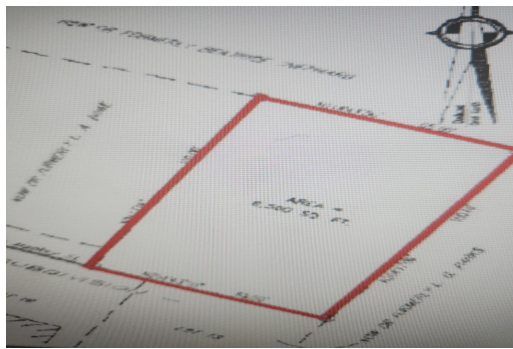

# LANE AND MACKEY ST, Mackey Street, New Providence/Paradise Island

## This Foreclosure lot located on White lane just off Bar 20 corner is elevated lot boasting 6500sf...

This Foreclosure lot located on White lane just off Bar 20 corner is elevated lot boasting 6500sf. Community is close to public transportation, restaurants, schools, stores and much more. Directions - Pyfrom Road (also known as Bar 20 corner travel north on Mackey Street, turn through the 1st corner on the right hand side (Whites Lane), head East on Whites Lane and the subject property is on the left hand side on the end and is vacant....read more on our website.

Bedrooms: 0  
Bathrooms: 0  
Lot Size: 6500  
Subdivision: Mackey Street  
Features: None

WHITES LANE AND MACKEY  
ST, Mackey Street, New  
Providence/Paradise Island  
Phone:

**\$49,000 ID# M60492** [View Online](#)  
[www.sarlesrealty.com](http://www.sarlesrealty.com)