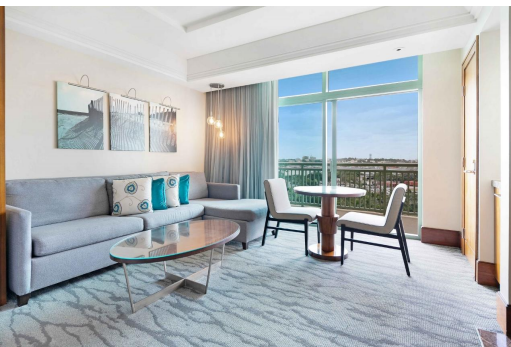

## Situated on the eighth floor at The Reef at Atlantis, unit 8901 is a beautiful studio suite...

Situated on the eighth floor at The Reef at Atlantis, unit 8901 is a beautiful studio suite encompassing 523 sq. ft. with views overlooking the beach and Nassau Harbour. Owners have exclusive access to their own private gym, Starbucks Cafe conveniently located in the lobby, an owner's concierge team, Aquaventure, Mandara Spa, Cain Pool and Beach Club, an array of restaurants, Casino, Dolphin Cay and much more. The studio suites are the most sought out units at The Reef due to their high return on investment....read more on our website.

Bedrooms: 1  
Bathrooms: 1  
Lot Size: 523  
Subdivision: Paradise Island  
Features: 24 Hour Security, Beach Front, Can Be Rented, Central location, Family Oriented, Furnished, Gated Community, Golf Course Nearby, Landscaped, Main Level Entry, Marina Nearby, Quiet Area, Recreational, Road - Paved, Shopping Nearby, Stand-by Generator, Swimming Pool, View - Ocean