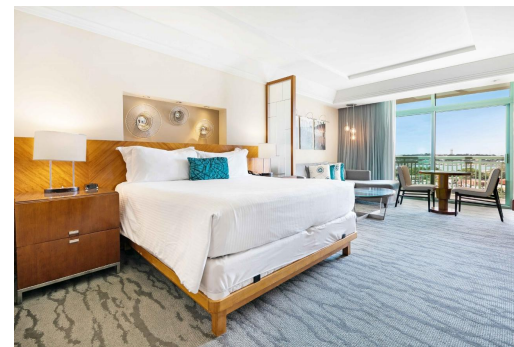

## Situated on the eighth floor at The Reef at Atlantis, unit 8901 is a beautiful studio suite...

Situated on the eighth floor at The Reef at Atlantis, unit 8901 is a beautiful studio suite encompassing 523 sq. ft. with views overlooking the beach and Nassau Harbour. Owners have exclusive access to their own private gym, Starbucks Cafe conveniently located in the lobby, an owner's concierge team, Aquaventure, Mandara Spa, Cain Pool and Beach Club, an array of restaurants, Casino, Dolphin Cay and much more. The studio suites are the most sought out units at The Reef due to their high return on investment....read more on our website.

Bedrooms: 1  
Bathrooms: 1  
Lot Size: 523  
Subdivision: Paradise Island  
Features: 24 Hour Security, Beach Front, Can Be Rented, Central location, Family Oriented, Furnished, Gated Community, Golf Course Nearby, Landscaped, Main Level Entry, Marina Nearby, Quiet Area, Recreational, Road - Paved, Shopping Nearby, Stand-by Generator, Swimming Pool, View - Ocean